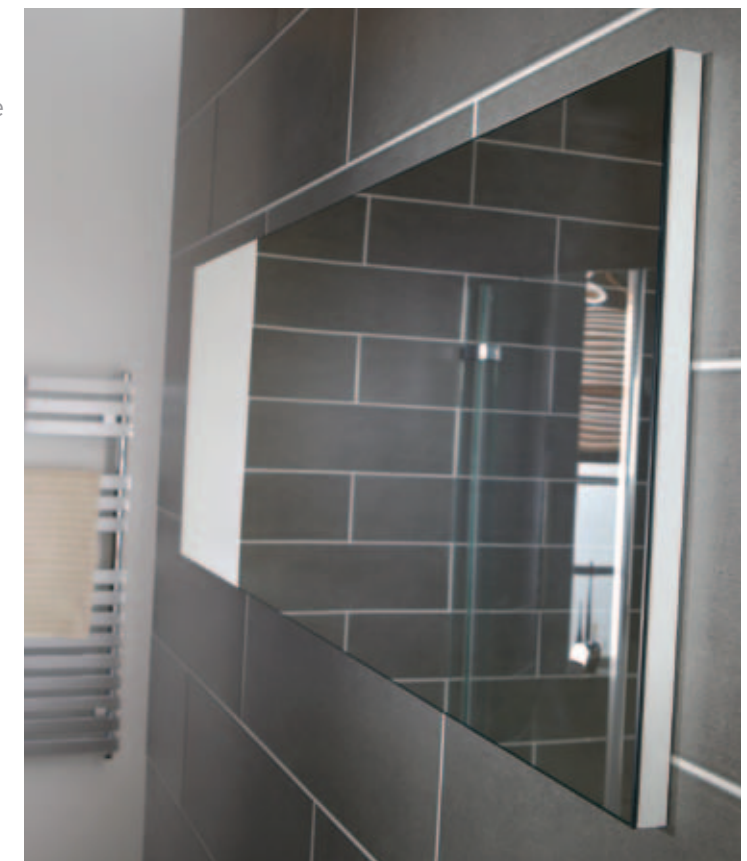

white / white gloss

Bright and clean, this space-saving arrangement in dazzling White Gloss is neatly balanced by the rectangular mirror above. Wall-hanging the basin unit adds a contemporary twist to this solution.

block doorstyle furniture products featured

C11100	Washbasin Unit 600mm
C11105	Full Height Toilet Unit 600mm
C11128	Rectangular Mirror 1200mm
E94876	Handle: C
C11309	1510mm Laminate Worktop