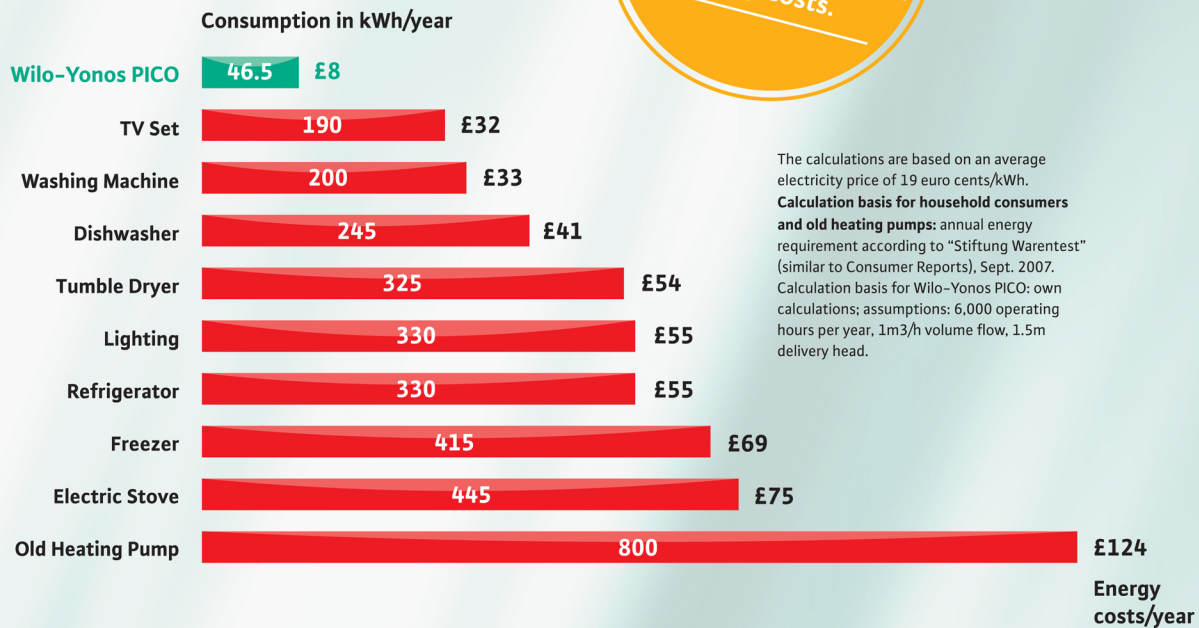

Changing to high-efficiency pays for itself.

Noticeably sustainable.

Wilo Yonos or Stratos PICO saving customers more than £100 a year in energy costs.

Wilo-Yonos-PICO

The heating system of a single family house accounts for up to 78% of the energy consumption. The old uncontrolled heating pump is replaced with the new high-efficiency pump Wilo-Yonos or Stratos-PICO saving customers more than £88 a year in energy costs.