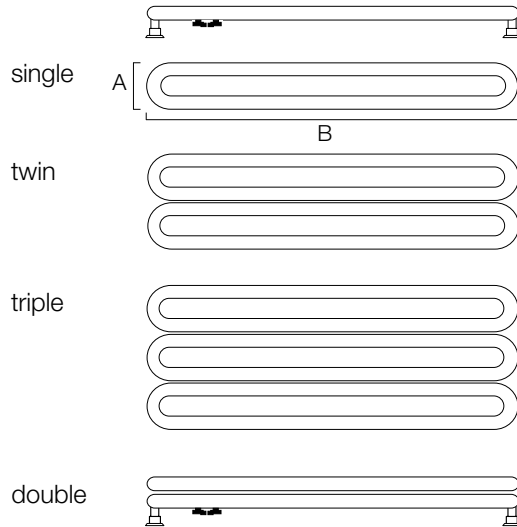

Tuboni

60mm continuous tubing.

Automatic bleed valve included with these radiators.

Pipe centres left to right = 50mm

Depth from wall:	single	= 140mm
	twin	= 140mm
	triple	= 140mm
	double	= 220mm

Tuboni Horizontal

vertical

Pipe centres left to right:	single	= 50mm
	twin	= 225mm
	triple	= 450mm
	double	= 50mm

Depth from wall:	single	= 140mm
	twin	= 140mm
	triple	= 140mm
	double	= 220mm

Allowance for inclusive valves:		
	single	= height + 60mm
	twin	= height + 60mm
	triple	= height + 60mm
	double	= N/A

Tuboni Vertical

Please Note: Double vertical models are available with side connections only (as horizontal models).

Important Note

The Radiator Company recommend that existing or new pipework is not adjusted until the radiator or towel rail is installed in its final position.