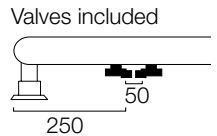

Tuboni

60mm continuous tubing.

Automatic bleed valve included with these radiators.

Pipe centres left to right = 50mm

Depth from wall:	single	= 140mm
	twin	= 140mm
	triple	= 140mm
	double	= 220mm

Tuboni Horizontal

vertical

Pipe centres left to right:	single	= 50mm
	twin	= 225mm
	triple	= 450mm
	double	= 50mm

Depth from wall:	single	= 140mm
	twin	= 140mm
	triple	= 140mm
	double	= 220mm

Allowance for inclusive valves:		
	single	= height + 60mm
	twin	= height + 60mm
	triple	= height + 60mm
	double	= N/A