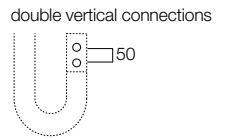

Important Note

The Radiator Company recommend that existing or new pipework is not adjusted until the radiator or towel rail is installed in its final position.

For further information please call us on:

01342 302250