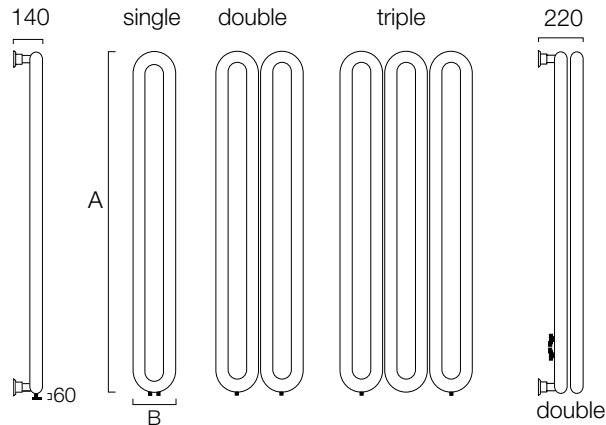

Tuboni

60mm continuous tubing.

Automatic bleed valve included with these radiators.

Pipe centres left to right = 50mm

Depth from wall:	single	= 140mm
	twin	= 140mm
	triple	= 140mm
	double	= 220mm

Tuboni Horizontal

vertical

Pipe centres left to right:	single	= 50mm
	twin	= 225mm
	triple	= 450mm
	double	= 50mm

Depth from wall:	single	= 140mm
	twin	= 140mm
	triple	= 140mm
	double	= 220mm

Allowance for inclusive valves:		
	single	= height + 60mm
	twin	= height + 60mm
	triple	= height + 60mm
	double	= N/A

Tuboni Vertical

Please Note: Double vertical models are available with side connections only (as horizontal models).

Important Note

The Radiator Company recommend that existing or new pipework is not adjusted until the radiator or towel rail is installed in its final position.