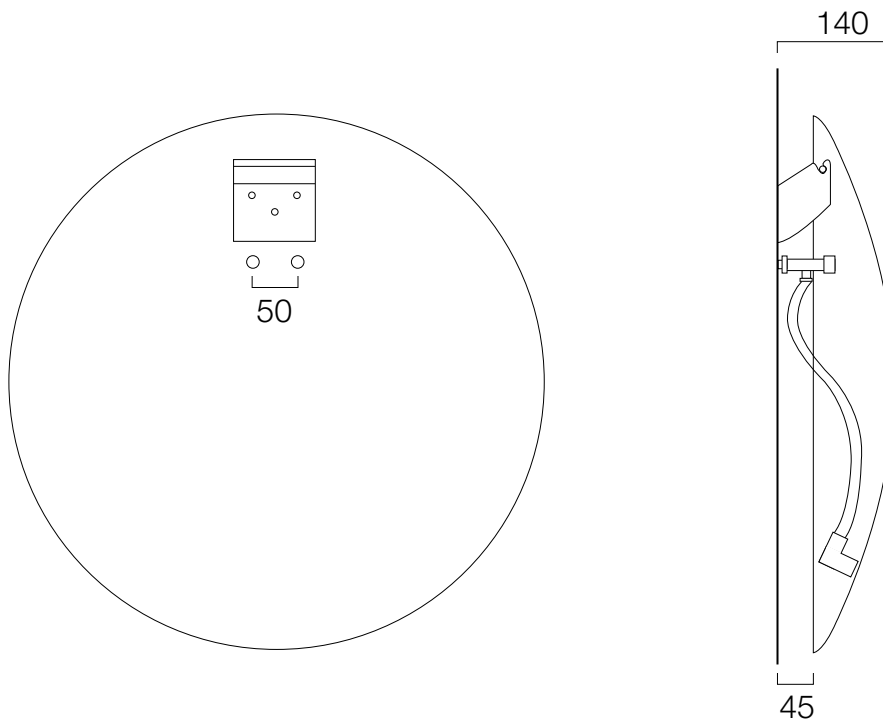

Moon

The Moon can be supplied with connections for conventional plumbing or electric only. Please specify at the time of ordering.

660mm diameter disc.

Depth from wall = 140mm

Connections from pipe work is via flexi hose, if wet system.

Please note: Due to the position of the electric element, a small section on the base of the Moon will not heat up, however this will not affect heat output.

Important Note

The Radiator Company recommend that existing or new pipework is not adjusted until the radiator or towel rail is installed in its final position.