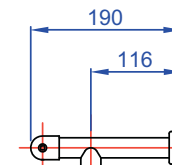

MYSON

MYSON Eastern Avenue, Team Valley, Gateshead, Tyne & Wear NE11 0PG, UK
T: 0845 402 3434, F: 0191 491 7568, sales@myson.co.uk, www.myson.co.uk

SOKOTO Traditional

Projection

code	W (mm)	X (mm)	A face to face	rad HxW (mm)
DRPW4VERT	636	594	531	500 x 455
DRPW6VERT	936	894	831	500 x 755