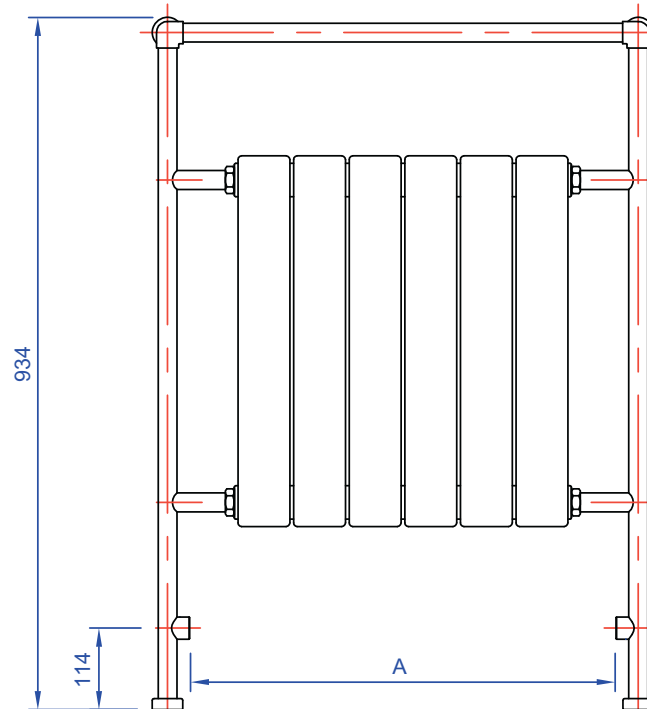

MYSON

MYSON Eastern Avenue, Team Valley, Gateshead, Tyne & Wear NE11 0PG, UK
T: 0845 402 3434, F: 0191 491 7568, sales@myson.co.uk, www.myson.co.uk

SOKOTO Traditional

Projection

code	W (mm)	X (mm)	A face to face	rad HxW (mm)
DRPW4VERT	636	594	531	500 x 455
DRPW6VERT	936	894	831	500 x 755