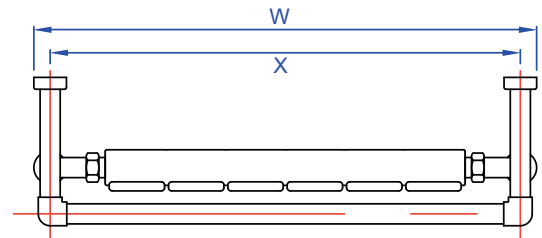

MYSON

MYSON Eastern Avenue, Team Valley, Gateshead, Tyne & Wear NE11 0PG, UK
T: 0845 402 3434, F: 0191 491 7568, sales@myson.co.uk, www.myson.co.uk

SOKOTO Traditional

Projection

code	W (mm)	X (mm)	A face to face	rad HxW (mm)
DRPW4VERT	636	594	531	500 x 455
DRPW6VERT	936	894	831	500 x 755