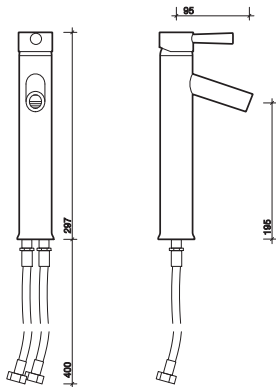

# siron

siron tap bodies and handles are supplied as a complete item  
**applications** Commercial, Domestic, Hotels and Leisure.

High rise monobloc

### lay on basin monobloc

High rise top action  
 lever monobloc

**SN5825CP**

**approvals:** W.R.A.S. pending.

**finish:** Chrome plated CP.

**note:** Minimum operating pressure 0.5 bar.  
 Waste not included.

### deck mounted bath filler

2 hole bath filler  
 with swivel spout

**SN5255CP**

**approvals:** W.R.A.S. pending.

**finish:** Chrome plated CP.

**note:** Minimum operating pressure 1.0 bar.

Deck mounted  
 bath shower mixer

### deck mounted bath shower mixer

2 hole bath shower mixer  
 with swivel spout

**SN5265CP**

**approvals:** W.R.A.S. pending.

**finish:** Chrome plated CP.

**note:** Minimum operating pressure 1.0 bar.

All measurements shown are in millimetres. drawing sizes are not to scale.  
**to specify/order:** Please use the 8 character reference shown above.