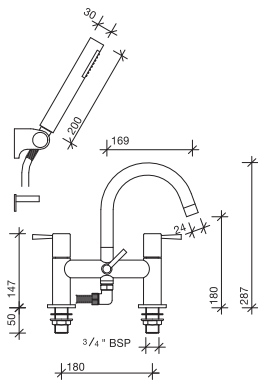

### lay on basin monobloc

High rise top action  
 lever monobloc

**SN5825CP**

**approvals:** W.R.A.S. pending.

**finish:** Chrome plated CP.

**note:** Minimum operating pressure 0.5 bar.  
 Waste not included.

### deck mounted bath filler

2 hole bath filler  
 with swivel spout

**SN5255CP**

**approvals:** W.R.A.S. pending.

**finish:** Chrome plated CP.

**note:** Minimum operating pressure 1.0 bar.

Deck mounted  
 bath shower mixer

### deck mounted bath shower mixer

2 hole bath shower mixer  
 with swivel spout

**SN5265CP**

**approvals:** W.R.A.S. pending.

**finish:** Chrome plated CP.

**note:** Minimum operating pressure 1.0 bar.

All measurements shown are in millimetres. drawing sizes are not to scale.  
**to specify/order:** Please use the 8 character reference shown above.