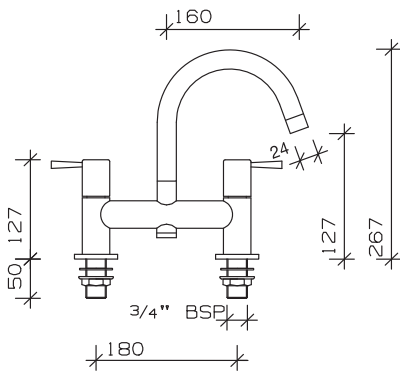

### lay on basin monobloc

High rise top action  
 lever monobloc

**SN5825CP**

**approvals:** W.R.A.S. pending.

**finish:** Chrome plated CP.

**note:** Minimum operating pressure 0.5 bar.  
 Waste not included.

### deck mounted bath filler

2 hole bath filler  
 with swivel spout

**SN5255CP**

**approvals:** W.R.A.S. pending.

**finish:** Chrome plated CP.

**note:** Minimum operating pressure 1.0 bar.

Deck mounted  
 bath shower mixer

### deck mounted bath shower mixer

2 hole bath shower mixer  
 with swivel spout

**SN5265CP**

**approvals:** W.R.A.S. pending.

**finish:** Chrome plated CP.

**note:** Minimum operating pressure 1.0 bar.

All measurements shown are in millimetres. drawing sizes are not to scale.  
**to specify/order:** Please use the 8 character reference shown above.