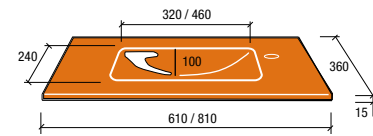

Top glass painted in colors with a rectangular basin.
15mm. glass with drain pipe set included.