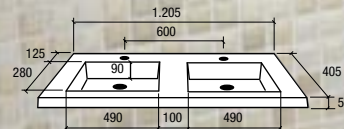

16893 |

WASHBASIN

LOAD MINERAL SHINE INTEGRAL

Basin BARI 610

without drain pipe clicker

610 X 20 X 460 mm
16894 |
 810 X 20 X 460 mm
16895 |
 1010 X 20 X 460 mm
16896 |

Basin BARI 1210 doble white load mineral shine

without drain pipe clicker

1210 X 20 X 460 mm

16897 |

Basin CANGAS 1205 doble white load mineral shine

without drain pipe clicker
 1205 x 50 x 455 mm

15509 |

LOAD MINERAL SHINE INTEGRAL

Basin AMALFI 610

without drain pipe clicker

610 x 50 x 460 mm
16890 |
 810 x 50 x 460 mm
16891 |
 1010 x 50 x 460 mm
16892 |

Basin AMALFI 1210 white load mineral shine

without drain pipe clicker

1210 x 50 x 460 mm

16893 |

DRAIN PIPES