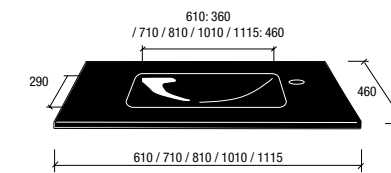

Top glass painted in colors with a rectangular basin.
15mm. glass with drain pipe set included.