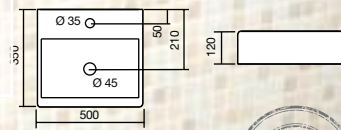

WASHBASIN

LAY ON

Basin to put **TRENTO 500** porcelain white
without drain pipe clicker
500 x 120 x 350 mm
16931

Basin to put **PARMA 510** porcelain white
without drain pipe clicker
510 x 155 x 455 mm
16930