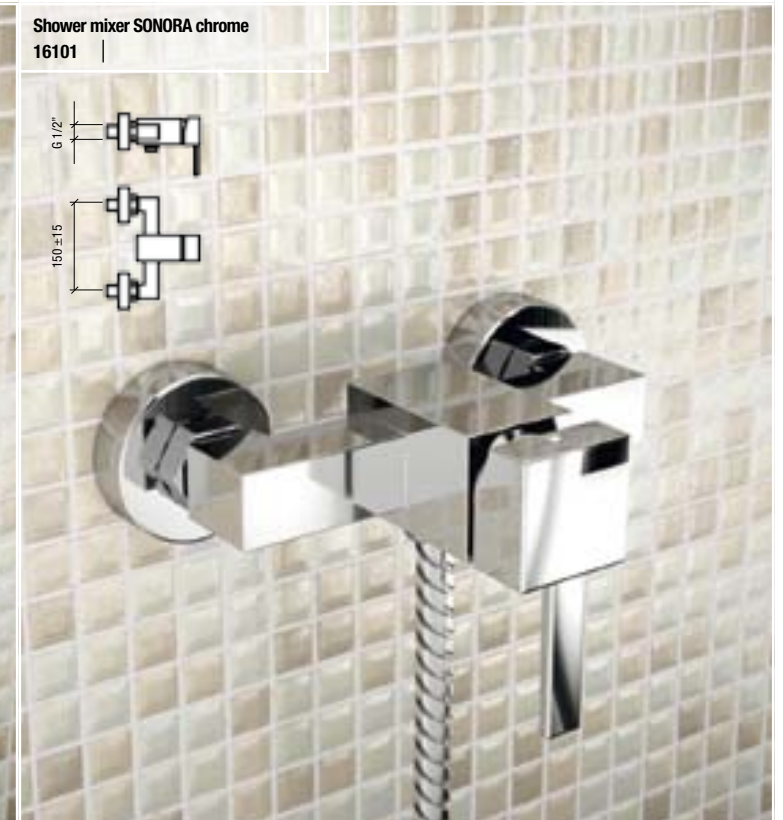

WASHBASIN (with drain pipe clicker)

GLASS WASHBASIN SERIE IBERIA

WASHBASIN IBERIA SOLID WHITE	WASHBASIN IBERIA GREEN	WASHBASIN IBERIA ORANGE
610 x 460 14597	610 x 460 14616	610 x 460 14631
710 x 460 16192	810 x 460 14617	810 x 360 14632
810 x 460 14598	1010 x 460 14618	1010 x 460 14633
1010 x 460 14599	1115 x 460 14619 215 €	1115 x 460 14634
1115 x 360 14600		
WASHBASIN IBERIA AQUAMAR	WASHBASIN IBERIA BLACK	WASHBASIN IBERIA GOLD
610 x 460 14624	610 x 460 14606	610 x 460 15545
810 x 460 14625	710 x 460 16193	810 x 460 15546
1010 x 460 14626	810 x 460 14607	1010 x 360 15547
1115 x 460 14627	1010 x 460 14612	
WASHBASIN IBERIA CHOCOLAT	WASHBASIN IBERIA MOUSTARD	WASHBASIN IBERIA RED
610 x 460 16642	610 x 460 16639	610 x 460 16636
810 x 460 16643	810 x 460 16640	810 x 460 16637
WASHBASIN IBERIA SILVER	WASHBASIN IBERIA BLUE	WASHBASIN IBERIA MALLOW
610 x 460 15542	610 x 460 14608	610 x 460 16633
810 x 460 15543	810 x 460 14609	810 x 460 16634
1010 x 460 15544	1010 x 460 14610	
	1115 x 460 14611	

Top glass painted in colors with a rectangular basin.
15mm. glass with drain pipe set included.

MIXER

SERIE SIRIO

Technical features

- Brass chrome body • Zinc alloy handles
 - Filter air mixer 24-28/100 NEOPERL. • 3/8" SEDAL approved steel wire pipe • 40ø ceramic filter, 50% saving water, + hot water limiter.
- All the steel wire pipes and filters are certified ACS, ensures water purity.

MIXER

SERIE SONORA

Technical features

- Brass chrome body • Zinc alloy handles
 - Filter air mixer 24/100 NEOPERL. • 3/8" SEDAL approved steel wire pipe • 35ø ceramic filter, 50% saving water, + hot water limiter.
- All the steel wire pipes and filters are certified ACS, ensures water purity.
The shower hand set is included with the wall mounting bath & shower mixer.