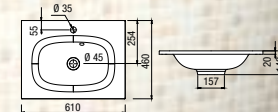

610 x 15 x 460 mm
16621 |
 810 x 15 x 460 mm
16622 |
 1010 x 15 x 460 mm
16623 |

Basin IBERIA 1200 double porcelain white

without drain pipe clicker
 1200 x 20 x 460 mm

15459 |

LOAD MINERAL SHINE INTEGRAL

Basin AMALFI 610

without drain pipe clicker

610 x 50 x 460 mm
16890 |
 810 x 50 x 460 mm
16891 |
 1010 x 50 x 460 mm
16892 |

Basin AMALFI 1210 white load mineral shine

without drain pipe clicker

1210 x 50 x 460 mm

16893 |

WASHBASIN

LOAD MINERAL SHINE INTEGRAL

Basin BARI 610

without drain pipe clicker

610 X 20 X 460 mm
16894 |
 810 X 20 X 460 mm
16895 |
 1010 X 20 X 460 mm
16896 |

Basin BARI 1210 doble white load mineral shine

without drain pipe clicker

1210 X 20 X 460 mm

16897 |

Basin CANGAS 1205 doble white load mineral shine

without drain pipe clicker
 1205 x 50 x 455 mm

15509 |

LOAD MINERAL SHINE INTEGRAL

Basin AMALFI 610