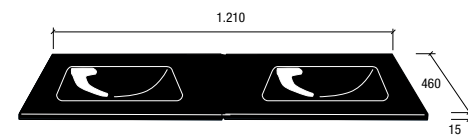

Top glass painted in colors with a rectangular basin.
15mm. glass with drain pipe set included.

GLASS WASHBASIN SERIE IBERIA

WASHBASIN IBERIA BLACK DOUBLE
1210 x 460 16645

TOP GLASS IBERIA double
1210 x 460 x 15 mm
(with drain pipe clicker)