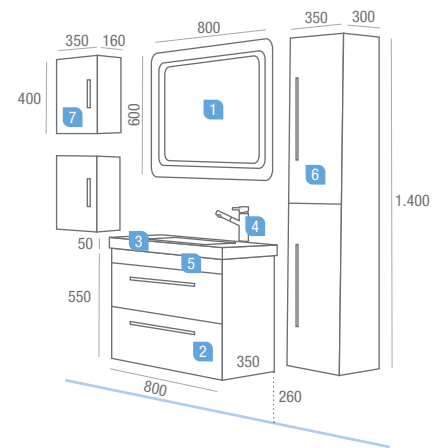

serie 35 800 black  
2 drawers

	COD
1 Mirror LONDON 800 x 600 light fluorescent (2x15W)	15414
2 Bathroom Vanity SERIE "35" 800 BLACK 2/drawers w/soft closing	15494
3 Washbasin 800 "SERIE 35" porcelaine white	13602

OPTIONS

4 Single-lever basin mixer chrome GOBI	16102
5 Drain set & CLICKER chromed brass	13663

AUXILIARY

6 Tall Vanity BLACK 350x1.400x350 L/R w/soft closing	15499
7 Cube BLACK 350x400x160 Left/Right w/soft closing (unit)	15498