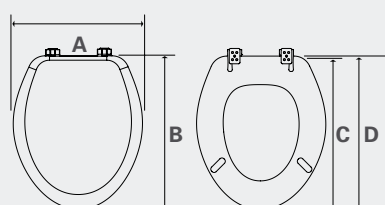

ITEM		DIMENSIONS	PRODUCT CODE	FINISH	PRICE INC. VAT	
Greenwich		A 380 - B 410 - C 390 - D 460	8099M	Mahogany/Chrome	£71.13	
		A 380 - B 410 - C 390 - D 460	8099A	Antique pine/Chrome	£71.13	
		A 380 - B 410 - C 390 - D 460	8099LI	Limed oak/Chrome	£82.44	
		A 380 - B 410 - C 390 - D 460	8099NO	Natural oak/Chrome	£80.02	
		A 380 - B 410 - C 390 - D 460	8099AW	Walnut/Chrome	£90.83	
		A 380 - B 410 - C 390 - D 460	8099W	White gloss/Chrome	£71.13	
		Optional gold PVD hinges pack.		HPG2000	Gold PVD coated solid brass	£19.64
Traditional		A 370 - B 430 - C 410 - D 465	8081MSC	Mahogany/Soft-closing	£61.17	
		A 370 - B 430 - C 410 - D 465	8081ASC	Antique pine/Soft-closing	£61.17	
		A 370 - B 430 - C 410 - D 465	8081LISC	Limed oak/Soft-closing	£71.45	
		A 370 - B 430 - C 410 - D 465	8081HOSC	Honey oak/Soft-closing	£69.17	
		A 370 - B 430 - C 410 - D 465	8081AWSC	Walnut/Soft-closing	£80.01	
		A 370 - B 430 - C 410 - D 465	8081NOSC	Natural oak/Soft-closing	£69.17	
		A 370 - B 430 - C 410 - D 465	8081BSC	Beech/Soft-closing	£80.01	
Optional gold PVD hinges pack.		HPG1000	Gold PVD coated soft-closing	£24.90		
Jupiter		A 370 - B 420 - C 430 - D 450	8070MSC	Mahogany/Soft closing	£61.17	
		A 370 - B 420 - C 430 - D 450	8070ASC	Antique pine/Soft closing	£61.17	
		A 370 - B 420 - C 430 - D 450	8070LISC	Limed oak/Soft closing	£71.45	
		A 370 - B 420 - C 430 - D 450	8070NOSC	Natural oak/Soft closing	£69.18	
Optional gold PVD hinges pack.		HPG1000	Gold PVD coated soft-closing	£24.90		
Axis		A 370 - B 420 - C 405 - D 450	8065M	Mahogany/Chrome	£52.17	
		A 370 - B 420 - C 405 - D 450	8065A	Antique pine/Chrome	£52.17	
		A 370 - B 420 - C 405 - D 450	8065LI	Limed oak/Chrome	£58.61	
		A 370 - B 420 - C 405 - D 450	8065B	Beech/Chrome	£58.61	
		A 370 - B 420 - C 405 - D 450	8065WH	White/Chrome	£52.17	
Optional gold PVD hinges pack.		SP0081	Gold PVD coated solid brass	£8.89		
Malvern		A 370 - B 430 - C 415 - D 465	MTS1MC	Mahogany/Chrome	£39.36	
		A 370 - B 430 - C 415 - D 465	MTS1AC	Antique pine/Chrome	£39.36	
Essence		A 358 - B 430 - C 410 - D 450	8400WH	White/Chrome	£24.08	

A = maximum width (mm)
B = maximum length (mm)
C = minimum adjusted length (mm)
D = maximum adjusted length (mm)