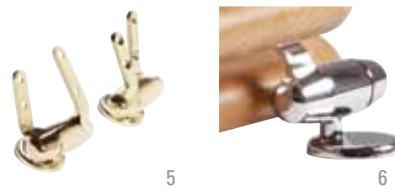

HPG1000 £24.90

9. Soft-closing hinge detail

- Chrome plated soft-closing hydraulic hinges for controlled and quiet closure of seat lid and ring
- Traditionally sized, ideal replacement toilet seat
- Solid wood construction with dowel reinforced seat ring for extra strength
- Precision made, non-slip, non-loosening hinges
- Corrosion free hinges and screws
- Non-slip, colour co-ordinated buffers
- Extremely hardwearing impact resistant surfaces

If gold hinges are preferred, the optional gold hinge pack should be purchased in addition to the selected seat. The original chrome hinge can then be easily replaced.

JUPITER

Solid wood toilet seat with soft-closing hinges.

1. Mahogany finish
Soft-closing hinges. 8070MSC £61.17
2. Antique pine finish
Soft-closing hinges. 8070ASC £61.17
3. Solid limed oak
Soft-closing hinges. 8070LISC £71.45
4. Solid natural oak
Soft-closing hinges. 8070NOSC £69.17
5. Optional gold soft-closing PVD hinges pack
HPG1000 £24.90
6. Soft-closing hinge detail

- Chrome plated soft-closing hydraulic hinges for controlled and quiet closure of seat lid and ring
- Developed to suit most suites including 6 litre flush models
- Solid wood with dowel reinforced seat ring for extra strength
- Precision made, non-slip, non-loosening hinges
- Corrosion free hinges and screws, and non-slip, colour co-ordinated buffers
- Extremely hardwearing impact resistant surfaces