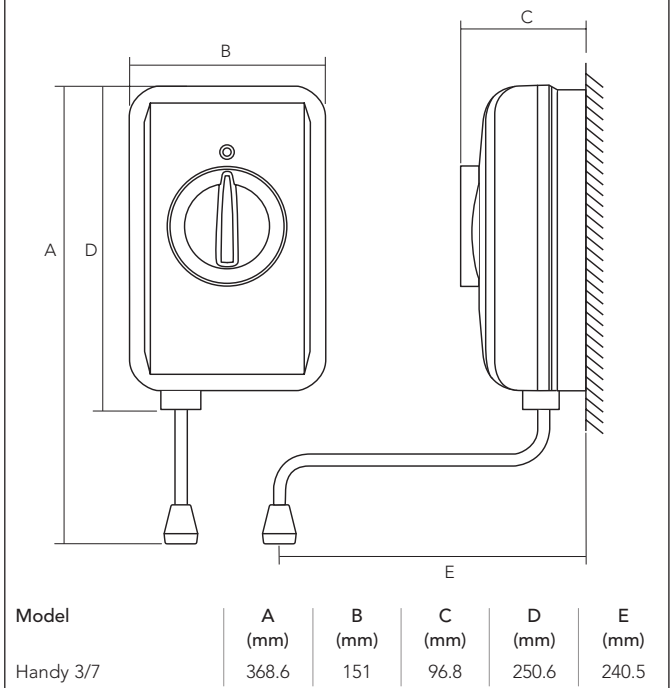

Cable – 1.5–2.5mm². The 7.2kW Handy requires a dedicated circuit and switch rated at 30A minimum. All electrical work must comply with the latest edition of BS 7671 (IEE Wiring Regulations).

Guarantee

Handy 3/7 and Handy No Touch carry a full two year transferable on-site service support guarantee against faulty manufacture or materials provided that:

- It has been correctly installed as per the instructions contained in the instruction manual and all relevant Codes of Practice and Regulations in force at the time of installation.
- It has been installed in the UK.
- It has not been modified in any way, other than by Heatrae Sadia Heating.
- It has not been tampered with or been subjected to misuse or neglect.
- Within 60 days of installation the user completes and returns the certificate supplied along with the proof of purchase to register the product.

Evidence of purchase and date of supply must be submitted. The guarantee is transferable. This guarantee does not affect your statutory rights.

Dimensions – Handy 3/7