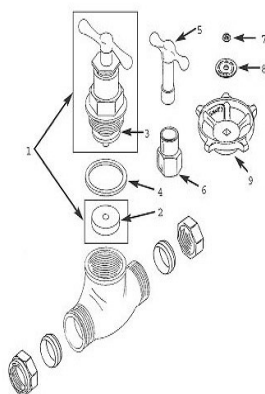

GM59 - Size - 22mm

Spare Key	Description	Code	Barcode	Date From	Date To	Price (£) ex VAT
1	HK3 COMPLETE HEADWORK 3/4	817002	5013866058370	All variations		£21.45
2	VW19 VALVE WASHER	814128	5013866056628	All variations		£1.44
3	VWA6 VALVE WASHER ASSEMBLY	814121	5013866056574	All variations		£3.49
4	SW4 HEAD / BODY WASHER	814134	5013866056680	All variations		£1.44

GM59 - Size - 28mm

Spare Key	Description	Code	Barcode	Date From	Date To	Price (£) ex VAT
1	HK4 COMPLETE HEADWORK 1	817003	5013866058387	All variations		£37.98
2	VW20 VALVE WASHER	814129	5013866056635	All variations		£2.26
3	VWA7 VALVE WASHER ASSEMBLY	814122	5013866056581	All variations		£7.94
4	SW5 HEAD / BODY WASHER	814135	5013866056697	All variations		£1.62

GM59 - Size - 35mm

Spare Key	Description	Code	Barcode	Date From	Date To	Price (£) ex VAT
1	HK5 COMPLETE HEADWORK 1.1/4	817201	5013866058653	All variations		£60.29
2	VW21 VALVE WASHER	814130	5013866056642	All variations		£2.83
3	VWA8 VALVE WASHER ASSEMBLY	814123	5013866056598	All variations		£9.94
4	SW6 HEAD / BODY WASHER	814172	5013866056772	All variations		£2.83

GM59 - Size - 42mm

Spare Key	Description	Code	Barcode	Date From	Date To	Price (£) ex VAT
1	HK6 COMPLETE HEADWORK 1.1/2	817202	5013866058660	All variations		£75.93
2	VW22 VALVE WASHER	814164	5013866056765	All variations		£3.49
3	VWA9 VALVE WASHER ASSEMBLY	814124	5013866056604	All variations		£11.83
4	SW7 HEAD / BODY WASHER	817181	5013866058646	All variations		£3.35