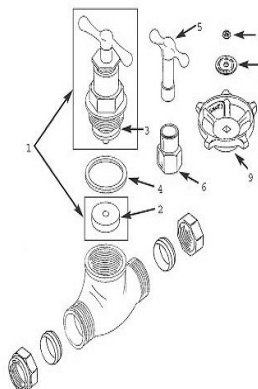

DIMENSIONS (mm)

Code	Description	A	B	Kg
501007	15MM 59 BRASS STOPVALVE CXC	84	90	0.38
501008	22MM 59 BRASS STOPVALVE CXC	90	100	0.59
501009	28MM 59 BRASS STOPVALVE CXC	115	120	1.22
501047	15MM GM59 GUNMETAL STOPVALVE CXC	75	90	0.38
501048	22MM GM59 GUNMETAL STOPVALVE CXC	90	100	0.59
501049	28MM GM59 GUNMETAL STOPVALVE CXC	115	120	1.22
501050	35MM GM59 GUNMETAL STOPVALVE CXC	125	135	1.96
501051	42MM GM59 GUNMETAL STOPVALVE CXC	140	155	2.52
501052	54MM GM59 GUNMETAL STOPVALVE CXC	165	180	3.77

PRESSURE & TEMPERATURE

59 Stopvalve (BS 1010)	Minimum Operating Pressure (bar)	Maximum Cold Working Pressure (bar)	Maximum Hot Working Pressure (bar)
15MM 59 BRASS STOPVALVE CXC	No Minimum Operating Pressure	16.0 bar at temperatures up to 30oC	5.0 bar at temperatures up to 120oC

SPARES

59 - Size - 15mm

Spare Key	Description	Code	Barcode	Date From	Date To	Price (£) ex VAT
1	HK2 COMPLETE HEADWORK 1/2	817001	5013866058363	All variations		£16.78
2	VW17 VALVE WASHER	811209	5013866054181	All variations		£1.37
3	VWA5 VALVE WASHER ASSEMBLY	814120	5013866056567	All variations		£2.41
4	SW3 HEAD / BODY WASHER	814133	5013866056673	All variations		£0.77

59 - Size - 22mm

Spare Key	Description	Code	Barcode	Date From	Date To	Price (£) ex VAT
1	HK3 COMPLETE HEADWORK 3/4	817002	5013866058370	All variations		£21.45
2	VW19 VALVE WASHER	814128	5013866056628	All variations		£1.44
3	VWA6 VALVE WASHER ASSEMBLY	814121	5013866056574	All variations		£3.49
4	SW4 HEAD / BODY WASHER	814134	5013866056680	All variations		£1.44