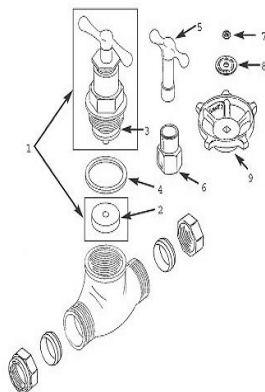

59 - Size - 28mm

Spare Key	Description	Code	Barcode	Date From	Date To	Price (£) ex VAT
1	HK4 COMPLETE HEADWORK 1	817003	5013866058387	All variations		£37.98
2	VW20 VALVE WASHER	814129	5013866056635	All variations		£2.26
3	VWA7 VALVE WASHER ASSEMBLY	814122	5013866056581	All variations		£7.94
4	SW5 HEAD / BODY WASHER	814135	5013866056697	All variations		£1.62

GM59 - Size - 15mm

Spare Key	Description	Code	Barcode	Date From	Date To	Price (£) ex VAT
1	HK2 COMPLETE HEADWORK 1/2	817001	5013866058363	All variations		£16.78
2	VW17 VALVE WASHER	811209	5013866054181	All variations		£1.37
3	VWA5 VALVE WASHER ASSEMBLY	814120	5013866056567	All variations		£2.41
4	SW3 HEAD / BODY WASHER	814133	5013866056673	All variations		£0.77

GM59 - Size - 22mm

Spare Key	Description	Code	Barcode	Date From	Date To	Price (£) ex VAT
1	HK3 COMPLETE HEADWORK 3/4	817002	5013866058370	All variations		£21.45
2	VW19 VALVE WASHER	814128	5013866056628	All variations		£1.44
3	VWA6 VALVE WASHER ASSEMBLY	814121	5013866056574	All variations		£3.49
4	SW4 HEAD / BODY WASHER	814134	5013866056680	All variations		£1.44

GM59 - Size - 28mm

Spare Key	Description	Code	Barcode	Date From	Date To	Price (£) ex VAT
1	HK4 COMPLETE HEADWORK 1	817003	5013866058387	All variations		£37.98
2	VW20 VALVE WASHER	814129	5013866056635	All variations		£2.26
3	VWA7 VALVE WASHER ASSEMBLY	814122	5013866056581	All variations		£7.94
4	SW5 HEAD / BODY WASHER	814135	5013866056697	All variations		£1.62