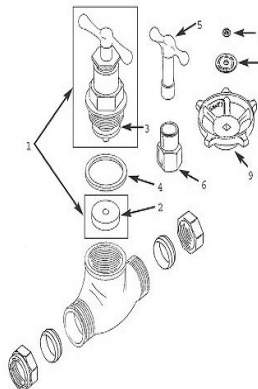

Stopvalve (BS 1010) Crutch Top Copper x copper

GENERAL INFORMATION

Pattern No. key :GM = Gunmetal

Size	Pattern No.	Box Qty	Code	Barcode	Price (£) ex VAT
15mm	59	10	501007	5013866015809	£11.08
22mm	59	5	501008	5013866015816	£22.29
28mm	59	4	501009	5013866015823	£56.06
15mm	GM59	10	501047	5013866015861	£29.42
22mm	GM59	5	501048	5013866015878	£45.49
28mm	GM59	4	501049	5013866015885	£87.05
35mm	GM59	1	501050	5013866005824	£168.69
42mm	GM59	1	501051	5013866005831	£229.44
54mm	GM59	1	501052	5013866005848	£344.58

DIMENSIONS (mm)

Code	Description	A	B	Kg
501007	15MM 59 BRASS STOPVALVE CXC	84	90	0.38
501008	22MM 59 BRASS STOPVALVE CXC	90	100	0.59
501009	28MM 59 BRASS STOPVALVE CXC	115	120	1.22
501047	15MM GM59 GUNMETAL STOPVALVE CXC	75	90	0.38
501048	22MM GM59 GUNMETAL STOPVALVE CXC	90	100	0.59
501049	28MM GM59 GUNMETAL STOPVALVE CXC	115	120	1.22
501050	35MM GM59 GUNMETAL STOPVALVE CXC	125	135	1.96
501051	42MM GM59 GUNMETAL STOPVALVE CXC	140	155	2.52
501052	54MM GM59 GUNMETAL STOPVALVE CXC	165	180	3.77

SPARES

59 - Size - 15mm

Spare Key	Description	Code	Barcode	Date From	Date To	Price (£) ex VAT
1	HK2 COMPLETE HEADWORK 1/2	817001	5013866058363	All variations		£16.78
2	VW17 VALVE WASHER	811209	5013866054181	All variations		£1.37
3	VWA5 VALVE WASHER ASSEMBLY	814120	5013866056567	All variations		£2.41
4	SW3 HEAD / BODY WASHER	814133	5013866056673	All variations		£0.77

59 - Size - 22mm

Spare Key	Description	Code	Barcode	Date From	Date To	Price (£) ex VAT
1	HK3 COMPLETE HEADWORK 3/4	817002	5013866058370	All variations		£21.45
2	VW19 VALVE WASHER	814128	5013866056628	All variations		£1.44
3	VWA6 VALVE WASHER ASSEMBLY	814121	5013866056574	All variations		£3.49
4	SW4 HEAD / BODY WASHER	814134	5013866056680	All variations		£1.44