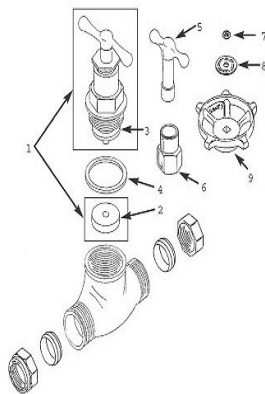

59 - Size - 28mm

Spare Key	Description	Code	Barcode	Date From	Date To	Price (£) ex VAT
1	HK4 COMPLETE HEADWORK 1	817003	5013866058387	All variations		£37.98
2	VW20 VALVE WASHER	814129	5013866056635	All variations		£2.26
3	VWA7 VALVE WASHER ASSEMBLY	814122	5013866056581	All variations		£7.94
4	SW5 HEAD / BODY WASHER	814135	5013866056697	All variations		£1.62

GM59 - Size - 15mm

Spare Key	Description	Code	Barcode	Date From	Date To	Price (£) ex VAT
1	HK2 COMPLETE HEADWORK 1/2	817001	5013866058363	All variations		£16.78
2	VW17 VALVE WASHER	811209	5013866054181	All variations		£1.37
3	VWA5 VALVE WASHER ASSEMBLY	814120	5013866056567	All variations		£2.41
4	SW3 HEAD / BODY WASHER	814133	5013866056673	All variations		£0.77

GM59 - Size - 22mm

Spare Key	Description	Code	Barcode	Date From	Date To	Price (£) ex VAT
1	HK3 COMPLETE HEADWORK 3/4	817002	5013866058370	All variations		£21.45
2	VW19 VALVE WASHER	814128	5013866056628	All variations		£1.44
3	VWA6 VALVE WASHER ASSEMBLY	814121	5013866056574	All variations		£3.49
4	SW4 HEAD / BODY WASHER	814134	5013866056680	All variations		£1.44

GM59 - Size - 28mm

Spare Key	Description	Code	Barcode	Date From	Date To	Price (£) ex VAT
1	HK4 COMPLETE HEADWORK 1	817003	5013866058387	All variations		£37.98
2	VW20 VALVE WASHER	814129	5013866056635	All variations		£2.26
3	VWA7 VALVE WASHER ASSEMBLY	814122	5013866056581	All variations		£7.94
4	SW5 HEAD / BODY WASHER	814135	5013866056697	All variations		£1.62