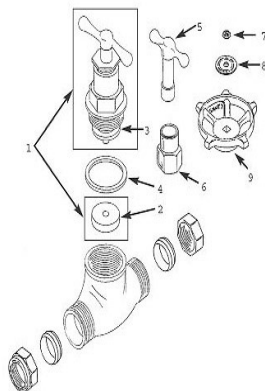

SPARES

59 - Size - 15mm

Spare Key	Description	Code	Barcode	Date From	Date To	Price (£) ex VAT
1	HK2 COMPLETE HEADWORK 1/2	817001	5013866058363	All variations		£16.78
2	VW17 VALVE WASHER	811209	5013866054181	All variations		£1.37
3	VWA5 VALVE WASHER ASSEMBLY	814120	5013866056567	All variations		£2.41
4	SW3 HEAD / BODY WASHER	814133	5013866056673	All variations		£0.77

59 - Size - 22mm

Spare Key	Description	Code	Barcode	Date From	Date To	Price (£) ex VAT
1	HK3 COMPLETE HEADWORK 3/4	817002	5013866058370	All variations		£21.45
2	VW19 VALVE WASHER	814128	5013866056628	All variations		£1.44
3	VWA6 VALVE WASHER ASSEMBLY	814121	5013866056574	All variations		£3.49
4	SW4 HEAD / BODY WASHER	814134	5013866056680	All variations		£1.44

59 - Size - 28mm

Spare Key	Description	Code	Barcode	Date From	Date To	Price (£) ex VAT
1	HK4 COMPLETE HEADWORK 1	817003	5013866058387	All variations		£37.98
2	VW20 VALVE WASHER	814129	5013866056635	All variations		£2.26
3	VWA7 VALVE WASHER ASSEMBLY	814122	5013866056581	All variations		£7.94
4	SW5 HEAD / BODY WASHER	814135	5013866056697	All variations		£1.62

GM59 - Size - 15mm

Spare Key	Description	Code	Barcode	Date From	Date To	Price (£) ex VAT
1	HK2 COMPLETE HEADWORK 1/2	817001	5013866058363	All variations		£16.78
2	VW17 VALVE WASHER	811209	5013866054181	All variations		£1.37
3	VWA5 VALVE WASHER ASSEMBLY	814120	5013866056567	All variations		£2.41
4	SW3 HEAD / BODY WASHER	814133	5013866056673	All variations		£0.77