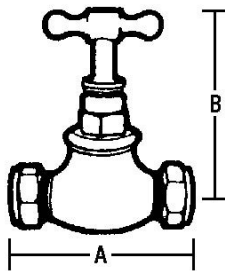

Stopvalve (BS 1010) Crutch Top Copper x copper

GENERAL INFORMATION

Pattern No. key :GM = Gunmetal

Size	Pattern No.	Box Qty	Code	Barcode	Price (£) ex VAT
15mm	59	10	501007	5013866015809	£11.08
22mm	59	5	501008	5013866015816	£22.29
28mm	59	4	501009	5013866015823	£56.06
15mm	GM59	10	501047	5013866015861	£29.42
22mm	GM59	5	501048	5013866015878	£45.49
28mm	GM59	4	501049	5013866015885	£87.05
35mm	GM59	1	501050	5013866005824	£168.69
42mm	GM59	1	501051	5013866005831	£229.44
54mm	GM59	1	501052	5013866005848	£344.58

DIMENSIONS (mm)

Code	Description	A	B	Kg
501007	15MM 59 BRASS STOPVALVE CXC	84	90	0.38
501008	22MM 59 BRASS STOPVALVE CXC	90	100	0.59
501009	28MM 59 BRASS STOPVALVE CXC	115	120	1.22
501047	15MM GM59 GUNMETAL STOPVALVE CXC	75	90	0.38
501048	22MM GM59 GUNMETAL STOPVALVE CXC	90	100	0.59
501049	28MM GM59 GUNMETAL STOPVALVE CXC	115	120	1.22
501050	35MM GM59 GUNMETAL STOPVALVE CXC	125	135	1.96
501051	42MM GM59 GUNMETAL STOPVALVE CXC	140	155	2.52
501052	54MM GM59 GUNMETAL STOPVALVE CXC	165	180	3.77

59 - Size - 22mm

Spare Key	Description	Code	Barcode	Date From	Date To	Price (£) ex VAT
1	HK3 COMPLETE HEADWORK 3/4	817002	5013866058370	All variations		£21.45
2	VW19 VALVE WASHER	814128	5013866056628	All variations		£1.44
3	VWA6 VALVE WASHER ASSEMBLY	814121	5013866056574	All variations		£3.49
4	SW4 HEAD / BODY WASHER	814134	5013866056680	All variations		£1.44

59 - Size - 28mm

Spare Key	Description	Code	Barcode	Date From	Date To	Price (£) ex VAT
1	HK4 COMPLETE HEADWORK 1	817003	5013866058387	All variations		£37.98
2	VW20 VALVE WASHER	814129	5013866056635	All variations		£2.26
3	VWA7 VALVE WASHER ASSEMBLY	814122	5013866056581	All variations		£7.94
4	SW5 HEAD / BODY WASHER	814135	5013866056697	All variations		£1.62