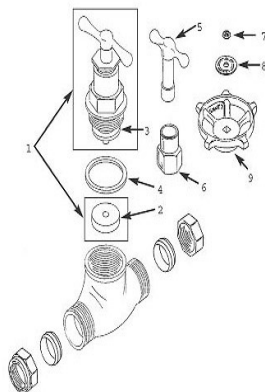

DIMENSIONS (mm)

Code	Description	A	B	Kg
501007	15MM 59 BRASS STOPVALVE CXC	84	90	0.38
501008	22MM 59 BRASS STOPVALVE CXC	90	100	0.59
501009	28MM 59 BRASS STOPVALVE CXC	115	120	1.22
501047	15MM GM59 GUNMETAL STOPVALVE CXC	75	90	0.38
501048	22MM GM59 GUNMETAL STOPVALVE CXC	90	100	0.59
501049	28MM GM59 GUNMETAL STOPVALVE CXC	115	120	1.22
501050	35MM GM59 GUNMETAL STOPVALVE CXC	125	135	1.96
501051	42MM GM59 GUNMETAL STOPVALVE CXC	140	155	2.52
501052	54MM GM59 GUNMETAL STOPVALVE CXC	165	180	3.77

SPARES

59 - Size - 15mm

Spare Key	Description	Code	Barcode	Date From	Date To	Price (£) ex VAT
1	HK2 COMPLETE HEADWORK 1/2	817001	5013866058363	All variations		£16.78
2	VW17 VALVE WASHER	811209	5013866054181	All variations		£1.37
3	VWA5 VALVE WASHER ASSEMBLY	814120	5013866056567	All variations		£2.41
4	SW3 HEAD / BODY WASHER	814133	5013866056673	All variations		£0.77

59 - Size - 22mm

Spare Key	Description	Code	Barcode	Date From	Date To	Price (£) ex VAT
1	HK3 COMPLETE HEADWORK 3/4	817002	5013866058370	All variations		£21.45
2	VW19 VALVE WASHER	814128	5013866056628	All variations		£1.44
3	VWA6 VALVE WASHER ASSEMBLY	814121	5013866056574	All variations		£3.49
4	SW4 HEAD / BODY WASHER	814134	5013866056680	All variations		£1.44

59 - Size - 28mm

Spare Key	Description	Code	Barcode	Date From	Date To	Price (£) ex VAT
1	HK4 COMPLETE HEADWORK 1	817003	5013866058387	All variations		£37.98
2	VW20 VALVE WASHER	814129	5013866056635	All variations		£2.26
3	VWA7 VALVE WASHER ASSEMBLY	814122	5013866056581	All variations		£7.94
4	SW5 HEAD / BODY WASHER	814135	5013866056697	All variations		£1.62