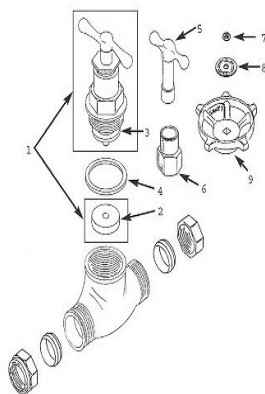

GM59 - Size - 22mm

Spare Key	Description	Code	Barcode	Date From	Date To	Price (£) ex VAT
1	HK3 COMPLETE HEADWORK 3/4	817002	5013866058370	All variations		£21.45
2	VW19 VALVE WASHER	814128	5013866056628	All variations		£1.44
3	VWA6 VALVE WASHER ASSEMBLY	814121	5013866056574	All variations		£3.49
4	SW4 HEAD / BODY WASHER	814134	5013866056680	All variations		£1.44

GM59 - Size - 28mm

Spare Key	Description	Code	Barcode	Date From	Date To	Price (£) ex VAT
1	HK4 COMPLETE HEADWORK 1	817003	5013866058387	All variations		£37.98
2	VW20 VALVE WASHER	814129	5013866056635	All variations		£2.26
3	VWA7 VALVE WASHER ASSEMBLY	814122	5013866056581	All variations		£7.94
4	SW5 HEAD / BODY WASHER	814135	5013866056697	All variations		£1.62

GM59 - Size - 35mm

Spare Key	Description	Code	Barcode	Date From	Date To	Price (£) ex VAT
1	HK5 COMPLETE HEADWORK 1.1/4	817201	5013866058653	All variations		£60.29
2	VW21 VALVE WASHER	814130	5013866056642	All variations		£2.83
3	VWA8 VALVE WASHER ASSEMBLY	814123	5013866056598	All variations		£9.94
4	SW6 HEAD / BODY WASHER	814172	5013866056772	All variations		£2.83

GM59 - Size - 42mm

Spare Key	Description	Code	Barcode	Date From	Date To	Price (£) ex VAT
1	HK6 COMPLETE HEADWORK 1.1/2	817202	5013866058660	All variations		£75.93
2	VW22 VALVE WASHER	814164	5013866056765	All variations		£3.49
3	VWA9 VALVE WASHER ASSEMBLY	814124	5013866056604	All variations		£11.83
4	SW7 HEAD / BODY WASHER	817181	5013866058646	All variations		£3.35