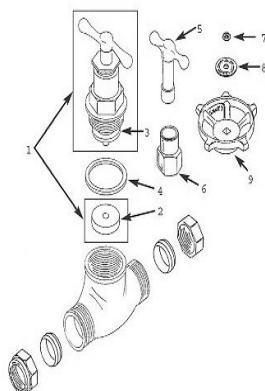

59 - Size - 22mm

Spare Key	Description	Code	Barcode	Date From	Date To	Price (£) ex VAT
1	HK3 COMPLETE HEADWORK 3/4	817002	5013866058370	All variations		£21.45
2	VW19 VALVE WASHER	814128	5013866056628	All variations		£1.44
3	VWA6 VALVE WASHER ASSEMBLY	814121	5013866056574	All variations		£3.49
4	SW4 HEAD / BODY WASHER	814134	5013866056680	All variations		£1.44

59 - Size - 28mm

Spare Key	Description	Code	Barcode	Date From	Date To	Price (£) ex VAT
1	HK4 COMPLETE HEADWORK 1	817003	5013866058387	All variations		£37.98
2	VW20 VALVE WASHER	814129	5013866056635	All variations		£2.26
3	VWA7 VALVE WASHER ASSEMBLY	814122	5013866056581	All variations		£7.94
4	SW5 HEAD / BODY WASHER	814135	5013866056697	All variations		£1.62

GM59 - Size - 15mm

Spare Key	Description	Code	Barcode	Date From	Date To	Price (£) ex VAT
1	HK2 COMPLETE HEADWORK 1/2	817001	5013866058363	All variations		£16.78
2	VW17 VALVE WASHER	811209	5013866054181	All variations		£1.37
3	VWA5 VALVE WASHER ASSEMBLY	814120	5013866056567	All variations		£2.41
4	SW3 HEAD / BODY WASHER	814133	5013866056673	All variations		£0.77

GM59 - Size - 22mm

Spare Key	Description	Code	Barcode	Date From	Date To	Price (£) ex VAT
1	HK3 COMPLETE HEADWORK 3/4	817002	5013866058370	All variations		£21.45
2	VW19 VALVE WASHER	814128	5013866056628	All variations		£1.44
3	VWA6 VALVE WASHER ASSEMBLY	814121	5013866056574	All variations		£3.49
4	SW4 HEAD / BODY WASHER	814134	5013866056680	All variations		£1.44