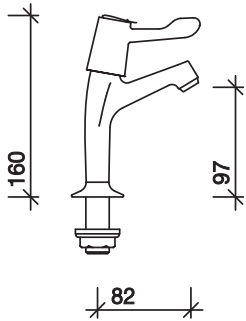

sola pillar taps

High neck lever action pillar taps

1/2" high neck lever action pillar taps

- Pair* **SF2403CP**
- 6" Long levers (pair) **SF2704CP**
- Basin tap flow regulator 6ltr/min (pair) **SF6006XX**

- extension tubes for use with belfast sinks**
- Pair **SF2703CP**

applications

Commercial, Domestic, Education, Healthcare, Hotels and Leisure, Other, Special Needs.

approvals

HTM 64 code TP3*, KIWA*, BREEAM (when flow restrictor fitted)

finish

Chrome plated CP.

High neck cross head pillar taps

1/2" high neck cross head pillar taps

- Pair* **SF2203CP**
- Basin tap flow regulator 6ltr/min (pair) **SF6006XX**

- extension tubes for use with belfast sinks**
- Pair **SF2703CP**

applications

Commercial, Domestic, Education, Other.

approvals

W.R.A.S.* BREEAM (when flow restrictor fitted)

finish

Chrome plated CP.

All measurements shown are in millimetres. drawing sizes are not to scale.
to specify/order: Please use the 8 character reference shown above.