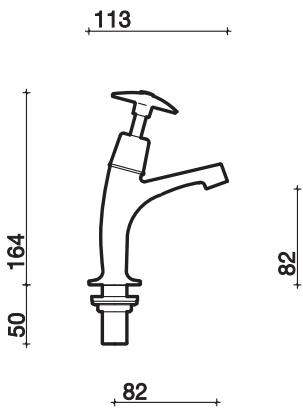

sola pillar taps

High neck lever action pillar taps

1/2" high neck lever action pillar taps

- Pair* **SF2403CP**
- 6" Long levers (pair) **SF2704CP**
- Basin tap flow regulator 6ltr/min (pair) **SF6006XX**

- extension tubes for use with belfast sinks**
- Pair **SF2703CP**

applications

Commercial, Domestic, Education, Healthcare, Hotels and Leisure, Other, Special Needs.

approvals

HTM 64 code TP3*, KIWA*, BREEAM (when flow restrictor fitted)

finish

Chrome plated CP.

High neck cross head pillar taps

1/2" high neck cross head pillar taps

- Pair* **SF2203CP**
- Basin tap flow regulator 6ltr/min (pair) **SF6006XX**

- extension tubes for use with belfast sinks**
- Pair **SF2703CP**

applications

Commercial, Domestic, Education, Other.

approvals

W.R.A.S.* BREEAM (when flow restrictor fitted)

finish

Chrome plated CP.

All measurements shown are in millimetres. drawing sizes are not to scale.
to specify/order: Please use the 8 character reference shown above.