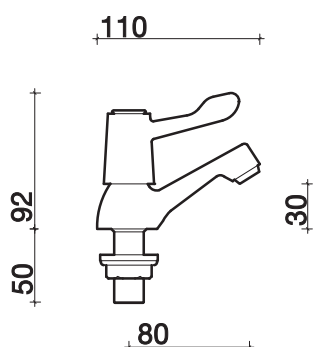

sola pillar taps

Lever action pillar taps

1/2" lever action pillar taps

Pair **SF2401CP**
 6" Long levers (pair) **SF2704CP**
 Basin tap flow regulator 6ltr/min (pair) **SF6006XX**

applications

Commercial, Domestic, Education, Healthcare, Hotels and Leisure, Other, Special Needs.

approvals

HTM 64 code TP5, W.R.A.S. & KIWA
 BREEAM (when flow restrictor fitted)

finish

Chrome plated CP.

Cross head pillar taps

1/2" basin cross head pillar taps

Pair **SF2201CP**
 Basin tap flow regulator 6ltr/min (pair) **SF6006XX**

applications

Commercial, Domestic, Education, Other.

approvals

W.R.A.S,
 BREEAM (when flow restrictor fitted)

finish

Chrome plated CP.

All measurements shown are in millimetres. drawing sizes are not to scale.
 to specify/order: Please use the 8 character reference shown above.