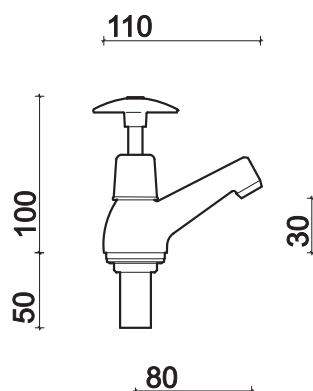

sola pillar taps

Lever action pillar taps

1/2" lever action pillar taps

Pair **SF2401CP**
 6" Long levers (pair) **SF2704CP**
 Basin tap flow regulator 6ltr/min (pair) **SF6006XX**

applications

Commercial, Domestic, Education, Healthcare, Hotels and Leisure, Other, Special Needs.

approvals

HTM 64 code TP5, W.R.A.S. & KIWA
 BREEAM (when flow restrictor fitted)

finish

Chrome plated CP.

Cross head pillar taps

1/2" basin cross head pillar taps

Pair **SF2201CP**
 Basin tap flow regulator 6ltr/min (pair) **SF6006XX**

applications

Commercial, Domestic, Education, Other.

approvals

W.R.A.S,
 BREEAM (when flow restrictor fitted)

finish

Chrome plated CP.

All measurements shown are in millimetres. drawing sizes are not to scale.
 to specify/order: Please use the 8 character reference shown above.