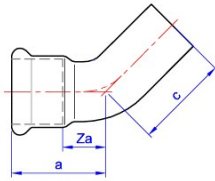

Obtuse street elbow. press-fit x male end for insertion into fitting.

GENERAL INFORMATION

Size	Pattern No.	Box Qty	Code	Barcode	Price (£) ex VAT
15mm	SG21S/G7040	5	39835	5022050037398	£2.61
18mm	SG21S/G7040	5	39833	5022050205780	£3.70
22mm	SG21S/G7040	5	39836	5022050037794	£3.92
28mm	SG21S/G7040	5	39837	5022050037954	£13.55
35mm	SG21S/G7040	1	39838	5022050038111	£19.50
42mm	SG21S/G7040	1	39839	5022050038197	£30.97
54mm	SG21S/G7040	1	39840	5022050038272	£46.07
67mm	SG21S/G7040	1	39356	5022050269300	£117.63
76mm	SG21S/G7040	1	39357	5022050269379	£133.01
108mm	SG21S/G7040	1	39359	5022050269423	£201.26

DIMENSIONS (mm)

Code	Description	a	c	za
39835	15mm SG21S/G7040	28	37	8
39833	18mm SG21S/G7040	29	39	9
39836	22mm SG21S/G7040	32	44	11
39837	28mm SG21S/G7040	37	47	14
39838	35mm SG21S/G7040	43	58	17
39839	42mm SG21S/G7040	51	71	21
39840	54mm SG21S/G7040	62	82	27
39356	67mm SG21S/G7040	85	88	35
39357	76mm SG21S/G7040	95	146	35
39359	108mm SG21S/G7040	127	184	60