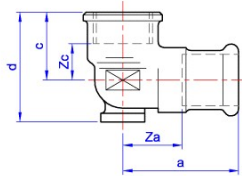

Backplate elbow. press-fit x BSP parallel female thread.

GENERAL INFORMATION

Size	Pattern No.	Box Qty	Code	Barcode	Price (£) ex VAT
15mm x 1/2"	SG15/G6471G	1	39820	5022050033659	£15.81
18mm x 1/2"	SG15/G6471G	1	39819	5022050199461	£30.28
22mm x 3/4"	SG15/G6471G	1	39821	5022050033819	£39.13

DIMENSIONS (mm)

Code	Description	a	c	d	za	zc
39820	15mm x 1/2" SG15/G6471G	51	22	38	31	10
39819	18mm x 1/2" SG15/G6471G	51	22	38	31	10
39821	22 x 3/4" SG15/G6471G	61	31	48	40	17

PRESSURE & TEMPERATURE

XPress Gas performance when correctly assembled with copper tube to BS EN 1057 R250 and R290‡ (for above ground use only)