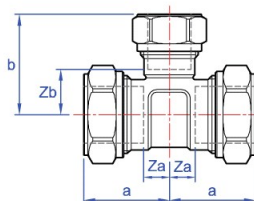

Tee, reduced branch. All ends for copper.

GENERAL INFORMATION

Size	Pattern No.	Box Qty	Code	Barcode	Price (£) ex VAT
15 x 15 x 12mm	K918BX	5	43252K	5022050106070	£19.02
22 x 22 x 12mm	K918BX	5	43253K	5022050053824	£28.30
22 x 22 x 15mm	K918BX	5	43254K	5022050106162	£20.49
28 x 28 x 15mm	K918BX	5	43256K	5022050106285	£33.74
28 x 28 x 22mm	K918BX	5	43257K	5022050106407	£33.74
35 x 35 x 15mm	K918BX	5	43258K	5022050106537	£63.96
35 x 35 x 22mm	K918BX	5	43259K	5022050106650	£63.96
35 x 35 x 28mm	K918BX	5	43260K	5022050106735	£63.96
42 x 42 x 22mm	K918BX	2	43261K	5022050106865	£98.88
42 x 42 x 28mm	K918BX	2	43262K	5022050106988	£98.88
54 x 54 x 28mm	K918BX	2	43264K	5022050107053	£165.33

DIMENSIONS (mm)

Code	Description	a	b	za	zb
43252K	15 x 15 x 12mm K918BX	33	31	11	14
43253K	22 x 22 x 12mm K918BX	31	41	9	18
43254K	22 x 22 x 15mm K918BX	32	21	11	16
43258K	35 x 35 x 15mm K918BX	36	41	12	20
43259K	35 x 35 x 22mm K918BX	47	47	22	25
43260K	35 x 35 x 28mm K918BX	49	47	24	25
43261K	42 x 42 x 22mm K918BX	50	52	20	29
43262K	42 x 42 x 28mm K918BX	50	52	20	29
43264K	54 x 54 x 28mm K918BX	48	61	18	38

PRESSURE & TEMPERATURE

Kuterlite 600 and 900 (sizes 8mm to 54mm) performance (Hydraulic) when correctly assembled with copper tube to BS EN 1057

Service temperature

Size	-15° C (Min)	30° C	90° C	120° C (Max)
6mm to 10mm	70 bar*	70 bar	40 bar	25 bar
12mm to 28mm	20 bar*	20 bar	10 bar	7 bar
35mm to 54mm	16 bar*	16 bar	7 bar	5 bar