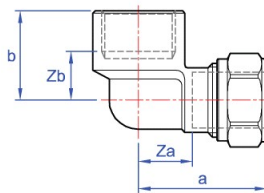

Female elbow. copper x BSP parallel female thread.

GENERAL INFORMATION

Size	Pattern No.	Box Qty	Code	Barcode	Price (£) ex VAT
12mm x 3/8"	K917	5	43198K	5022050102829	£11.08
12mm x 1/2"	K917	5	43197K	5022050102317	£10.48
15mm x 3/8"	K917	5	43199K	5022050431998	£12.02
15mm x 1/2"	K617	5	61200K	5022050123831	£9.10
15mm x 3/4"	K917	5	43201K	5022050104243	£18.38
18mm x 1/2"	K917	5	43202K	5022050432025	£16.14
22mm x 1/2"	K617	5	61201K	5022050123954	£12.20
22mm x 3/4"	K617	5	61203K	5022050124074	£13.17
22mm x 1"	K617	5	61204K	5022050124135	£20.52
28mm x 3/4"	K617	5	61202K	5022050612021	£21.01
28mm x 1"	K617	5	61205K	5022050124197	£23.22
35mm x 1 1/4"	K917	5	43206K	5022050104557	£44.69
42mm x 1 1/2"	K917	2	43207K	5022050104625	£68.71

DIMENSIONS (mm)

Code	Description	a	b	za	zb
43198K	12mm x 3/8" K917	32	15	22	13
43197K	12mm x 1/2" K917	31	15	25	10
61200K	15mm x 1/2" K617	36	15	26	11
43201K	15mm x 3/4" K917	38	17	32	18
61201K	22mm x 1/2" K617	36	14	32	18
61203K	22mm x 3/4" K617	41	18	31	17
61204K	22mm x 1" K617	40	18	35	19
61202K	28mm x 3/4" 617	42	19	37	22
61205K	28mm x 1" K617	42	19	37	22
43206K	35mm x 1 1/4" K917	51	26	45	28
43207K	42mm x 1 1/2" K917	53	23	49	29

PRESSURE & TEMPERATURE

Kuterlite 600 and 900 (sizes 8mm to 54mm) performance (Hydraulic) when correctly assembled with copper tube to BS EN 1057

Service temperature

Size	-15° C (Min)	30° C	90° C	120° C (Max)
6mm to 10mm	70 bar*	70 bar	40 bar	25 bar
12mm to 28mm	20 bar*	20 bar	10 bar	7 bar
35mm to 54mm	16 bar*	16 bar	7 bar	5 bar

Kuterlite 600/900 fittings and valves installed with other manufacturers carbon steel tube to DIN 2394/NEN 1982 in sizes up to 28mm - 5 years

The guarantee is subject to proof of purchase being supplied.