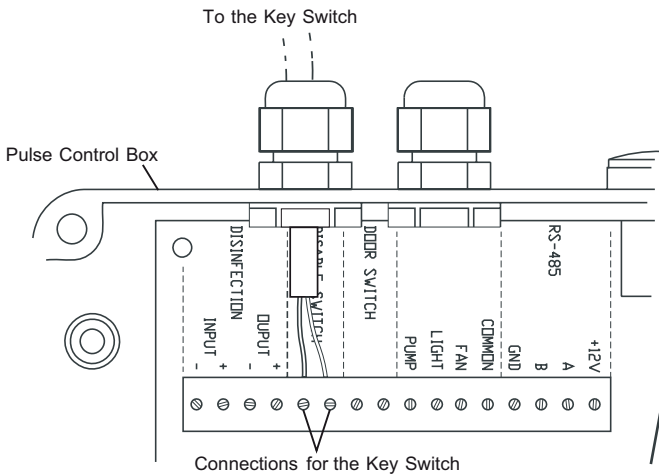

RADA PULSE KEY SWITCHES

Rada Pulse Isolating Key Switch

- Designed to be wired to the Rada Pulse Control Box
- Enables the temporary disabling of a Rada Pulse Washroom Control System during cleaning and maintenance periods
- For additional security, the key may only be removed when it's in the 'OFF' position

rada

TECHNICAL SPECIFICATION

Descriptions

Rada Pulse Isolating Key Switch

This is a key operated isolation switch designed to be wired directly to the 'disable switch' terminal of the Rada Pulse Control Box. When the key is turned to the horizontal position, the system is disabled and allows for cleaning or maintenance to be preformed.

Rada Pulse Operating Key Switch

This is a key operated on/off switch designed to be wired directly to the sensor terminal of a Rada Pulse Control Box. When the key is turned to the horizontal position, all of the outlets (e.g. for group showering) will operate until the key is turned to the vertical position.

Electrical Specification

Voltage: 12 V AC, 50/60 Hz

Rating: 10 mA

Box Material: ABS sealed to IP54

Wiring Diagrams

Rada Pulse Isolating Key Switch

Rada Pulse Operating Key Switch

Kohler Mira Limited
Cromwell Road, Cheltenham
Gloucestershire, GL52 5EP