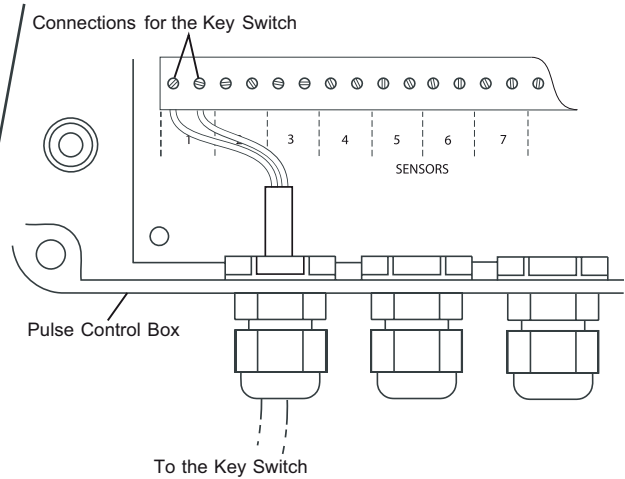

RADA PULSE KEY SWITCHES

Rada Pulse Isolating Key Switch

- Designed to be wired to the Rada Pulse Control Box
- Enables the temporary disabling of a Rada Pulse Washroom Control System during cleaning and maintenance periods
- For additional security, the key may only be removed when it's in the 'OFF' position

rada

TECHNICAL SPECIFICATION

Descriptions

Rada Pulse Isolating Key Switch

This is a key operated isolation switch designed to be wired directly to the 'disable switch' terminal of the Rada Pulse Control Box. When the key is turned to the horizontal position, the system is disabled and allows for cleaning or maintenance to be preformed.

Rada Pulse Operating Key Switch

This is a key operated on/off switch designed to be wired directly to the sensor terminal of a Rada Pulse Control Box. When the key is turned to the horizontal position, all of the outlets (e.g. for group showering) will operate until the key is turned to the vertical position.

Electrical Specification

Voltage: 12 V AC, 50/60 Hz

Rating: 10 mA

Box Material: ABS sealed to IP54

Wiring Diagrams

Rada Pulse Isolating Key Switch

Rada Pulse Operating Key Switch

Kohler Mira Limited
Cromwell Road, Cheltenham
Gloucestershire, GL52 5EP