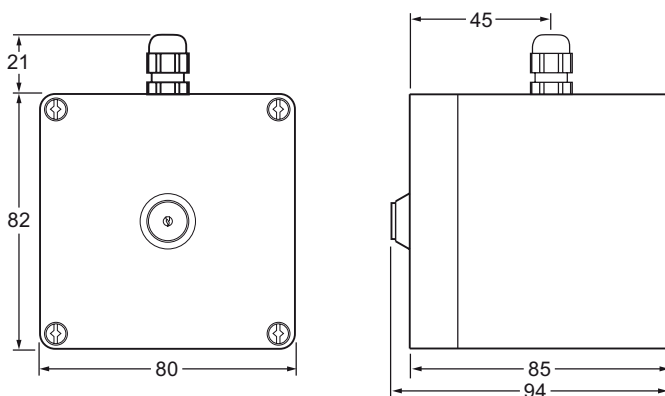

Dimensions (mm)

Kohler Mira Limited
Cromwell Road
Cheltenham
Gloucestershire
GL52 5EP

Specification Enquiries
Tel: 01242 282527
Fax: 01242 282404
Email: rada_technical@mirashowers.com
www.radacontrols.com