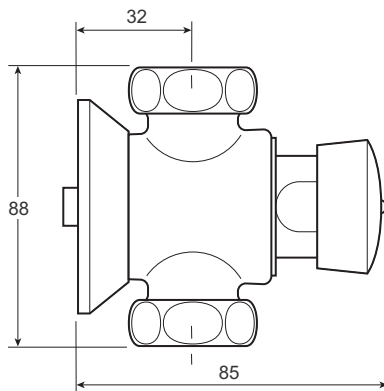

RADA TF503 TIMED FLOW CONTROLS

- Water saving
- Vandal resistant
- Minimal maintenance
- Easy to use - push-button controls
- Ideal for group showering applications

Dimensions (mm)

Rada TF503

Rada TF503 b

Rada TF503

Rada TF503B

Specify as: Rada TF503 (2.1.122.01.2)

Exposed ½" push-button flow control with 30 second timed flow and complete with 15 mm compression fittings. Incorporates internal flow adjuster.

Specify as: Rada TF503 b (3.0.122.45.3)

Concealed ½" push-button flow control with 30 second timed flow and complete with stainless steel concealing plate and 15 mm compression fittings. Incorporates internal flow adjuster.

TECHNICAL SPECIFICATION

Installation and Maintenance

Please refer to the appropriate Product Manual.

Connections

All models 15 mm compression.

Alternatively a 3/4" BSP male thread is available by removing the compression nuts.