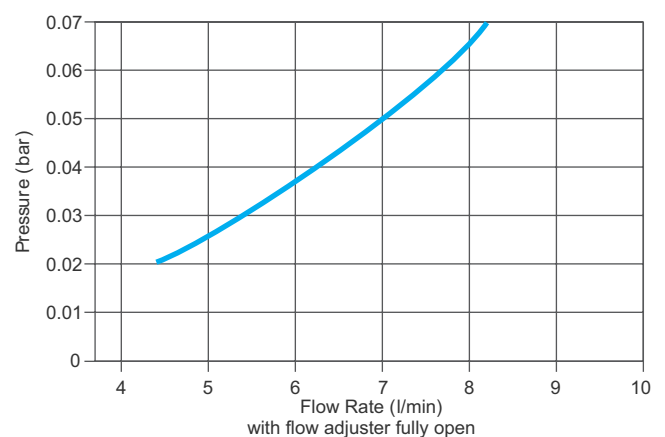

Flow Diagram

Kohler Mira Limited
Cromwell Road
Cheltenham
Gloucestershire
GL52 5EP

Specification Enquiries
Tel: 01242 282527
Fax: 01242 282404
Email: rada_technical@mirashowers.com
www.radacontrols.com