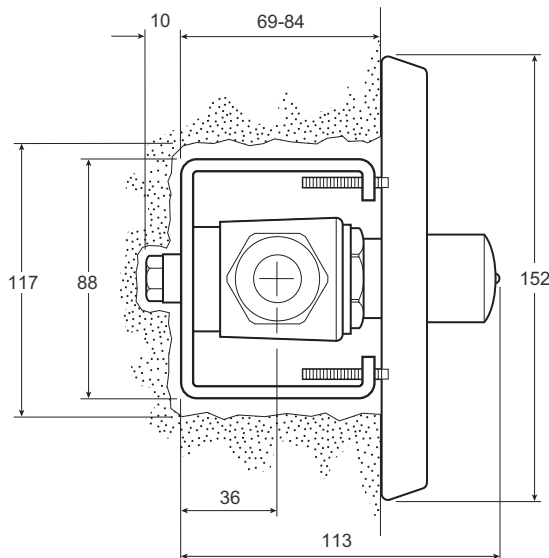

RADA TF503 TIMED FLOW CONTROLS

- Water saving
- Vandal resistant
- Minimal maintenance
- Easy to use - push-button controls
- Ideal for group showering applications

Dimensions (mm)

Rada TF503

Rada TF503 b

Rada TF503

Rada TF503B

Specify as: Rada TF503 (2.1.122.01.2)

Exposed ½" push-button flow control with 30 second timed flow and complete with 15 mm compression fittings. Incorporates internal flow adjuster.

Specify as: Rada TF503 b (3.0.122.45.3)

Concealed ½" push-button flow control with 30 second timed flow and complete with stainless steel concealing plate and 15 mm compression fittings. Incorporates internal flow adjuster.

TECHNICAL SPECIFICATION

Installation and Maintenance

Please refer to the appropriate Product Manual.

Connections

All models 15 mm compression.

Alternatively a 3/4" BSP male thread is available by removing the compression nuts.