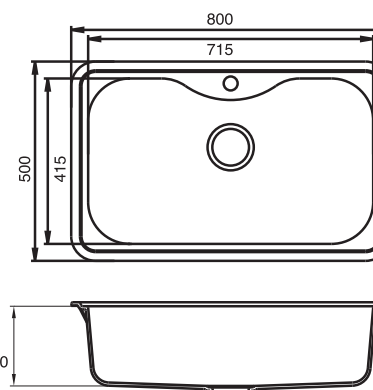

## FEATURES

**Pack A:** contains a large steel bowl with waste and drainer supplied as standard with the main bowl

**Pack B:** contains a steel round bowl, colander, wood chopping board and glass food preparation board

**Pack C:** contains a draining tray and cutlery basket

» Comes with Pack A as standard

» Ideal for utility rooms

Finish available

Polished

**Cutout dimensions:**  
1.0 Bowl - 780 x 480mm

**1.0 bowl**  
Polished - OL10XXHOMESK  
SRP £390

» Sink sits in a 800mm base unit

**STUDIO**  
COLLECTION  
ASTRACAST