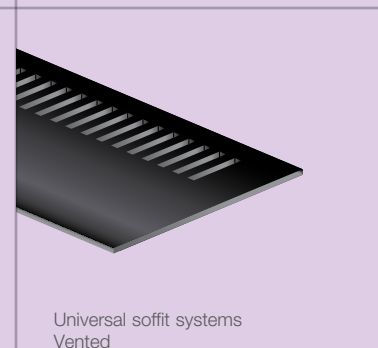

# aligator®

- Sleek and modern solution for rainwater disposal
- Patented Aligator® snap fit jointing system, proven to reduce installation times by up to 40% compared to traditional bolted systems
- Aligator® Classic profile is a domestic size ogee gutter; available at a lower price in the popular Heritage Black finish

# soffit & fascia

- Made from aluminium composite, a material with a 30 year proven track record of being as durable as conventional sheet aluminium
- Life expectancy of 50 years or more
- Rigid and strong; only 4mm thick and can support gutters without the need for expensive timber backing boards
- Fade resistant architectural grade PVDF paint finish
- Fast and easy installation
- Ideal for overcladding existing timber fascias
- Nano self-cleaning surface

Southwater Visitor Centre, Telford

Southwater Visitor Centre, Telford

Faroe and Maldives development, Basingstoke, Hampshire

Fascia systems  
Type A 30mm return 50°

Fascia systems  
Type B 30mm return 90°

Fascia systems  
Type C 30x25mm return

Wall coping systems

Universal soffit systems  
Unvented

Universal soffit systems  
Vented

For latest prices and delivery to your door visit MyTub Ltd - 0845 303 8383 - [www.mytub.co.uk](http://www.mytub.co.uk) - [info@mytub.co.uk](mailto:info@mytub.co.uk)