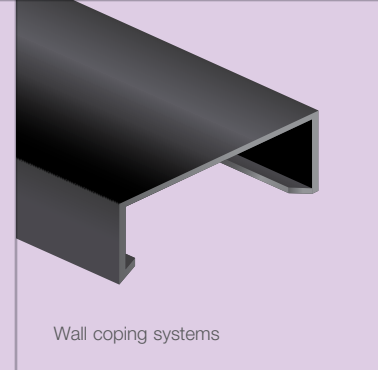

# soffit & fascia

- Made from aluminium composite, a material with a 30 year proven track record of being as durable as conventional sheet aluminium
- Life expectancy of 50 years or more
- Rigid and strong; only 4mm thick and can support gutters without the need for expensive timber backing boards
- Fade resistant architectural grade PVDF paint finish
- Fast and easy installation
- Ideal for overcladding existing timber fascias
- Nano self-cleaning surface

Southwater Visitor Centre, Telford

Southwater Visitor Centre, Telford

Faroe and Maldives development, Basingstoke, Hampshire

Fascia systems  
Type A 30mm return 50°

Fascia systems  
Type B 30mm return 90°

Fascia systems  
Type C 30x25mm return

Wall coping systems

Universal soffit systems  
Unvented

Universal soffit systems  
Vented

For latest prices and delivery to your door visit MyTub Ltd - 0845 303 8383 - [www.mytub.co.uk](http://www.mytub.co.uk) - [info@mytub.co.uk](mailto:info@mytub.co.uk)