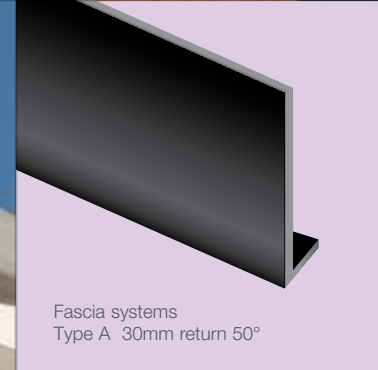

# soffit & fascia

- Made from aluminium composite, a material with a 30 year proven track record of being as durable as conventional sheet aluminium
- Life expectancy of 50 years or more
- Rigid and strong; only 4mm thick and can support gutters without the need for expensive timber backing boards
- Fade resistant architectural grade PVDF paint finish
- Fast and easy installation
- Ideal for overcladding existing timber fascias
- Nano self-cleaning surface

Southwater Visitor Centre, Telford

Southwater Visitor Centre, Telford

Faroe and Maldives development, Basingstoke, Hampshire

Fascia systems  
Type A 30mm return 50°

Fascia systems  
Type B 30mm return 90°