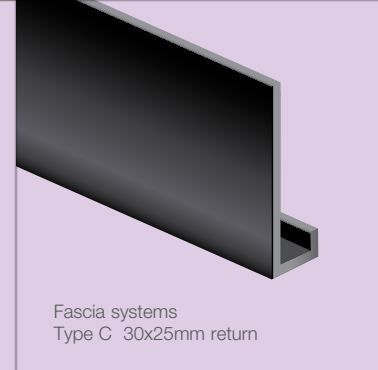

# soffit & fascia

- Made from aluminium composite, a material with a 30 year proven track record of being as durable as conventional sheet aluminium
- Life expectancy of 50 years or more
- Rigid and strong; only 4mm thick and can support gutters without the need for expensive timber backing boards
- Fade resistant architectural grade PVDF paint finish
- Fast and easy installation
- Ideal for overcladding existing timber fascias
- Nano self-cleaning surface

Southwater Visitor Centre, Telford

Southwater Visitor Centre, Telford

Faroe and Maldives development, Basingstoke, Hampshire

Fascia systems  
Type A 30mm return 50°

Fascia systems  
Type B 30mm return 90°

Fascia systems  
Type C 30x25mm return

Wall coping systems

Universal soffit systems  
Unvented

Universal soffit systems  
Vented

For latest prices and delivery to your door visit MyTub Ltd - 0845 303 8383 - [www.mytub.co.uk](http://www.mytub.co.uk) - [info@mytub.co.uk](mailto:info@mytub.co.uk)