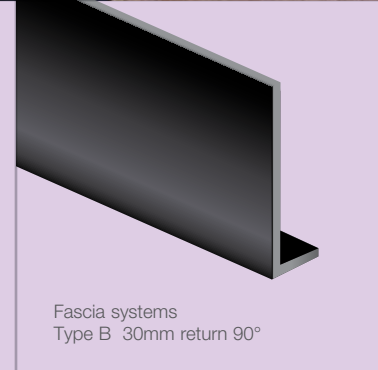

# soffit & fascia

- Made from aluminium composite, a material with a 30 year proven track record of being as durable as conventional sheet aluminium
- Life expectancy of 50 years or more
- Rigid and strong; only 4mm thick and can support gutters without the need for expensive timber backing boards
- Fade resistant architectural grade PVDF paint finish
- Fast and easy installation
- Ideal for overcladding existing timber fascias
- Nano self-cleaning surface

Southwater Visitor Centre, Telford

Southwater Visitor Centre, Telford

Faroe and Maldives development, Basingstoke, Hampshire

Fascia systems  
Type A 30mm return 50°

Fascia systems  
Type B 30mm return 90°

Fascia systems  
Type C 30x25mm return

Wall coping systems

Universal soffit systems  
Unvented

Universal soffit systems  
Vented

For latest prices and delivery to your door visit MyTub Ltd - 0845 303 8383 - [www.mytub.co.uk](http://www.mytub.co.uk) - [info@mytub.co.uk](mailto:info@mytub.co.uk)