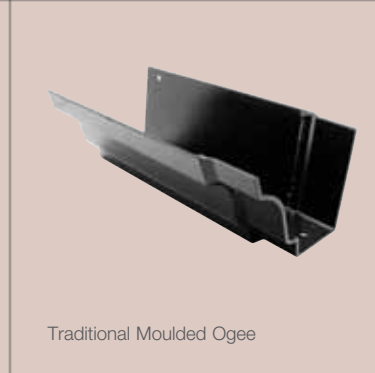

Church of St. John the Baptist, Midlands

Traditional Half Round

Temple Grove, East Sussex

Traditional Victorian Ogee

Traditional Moulded Ogee

Prestige new build, Hampshire

For latest prices and delivery to your door visit MyTub Ltd - 0845 303 8383 - [www.mytub.co.uk](http://www.mytub.co.uk) - [info@mytub.co.uk](mailto:info@mytub.co.uk)

# aligator®

- Sleek and modern solution for rainwater disposal
- Patented Aligator® snap fit jointing system, proven to reduce installation times by up to 40% compared to traditional bolted systems
- Aligator® Classic profile is a domestic size ogee gutter; available at a lower price in the popular Heritage Black finish