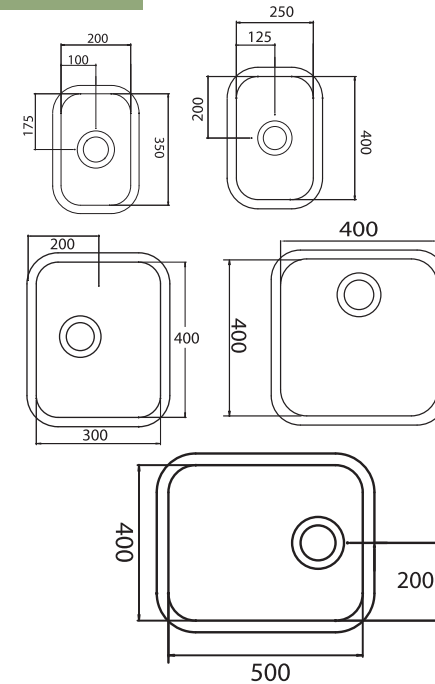

2035
White - LNH1WHHOMESK
SRP £189

2040
White - LNH2WHHOMESK
SRP £194

3040
White - LNS1WHHOMESK
SRP £199

4040
White - LNS2WHHOMESK
SRP £210

5040
White - LNS3WHHOMESK
SRP £216

» Sinks sit in 1000mm base units (for combinations of half and main bowl sinks).