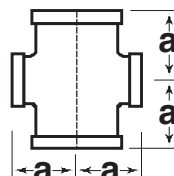

Bronze

J61 Tee PN16

| FITTING SIZE (inch) | DIMENSIONS (mm) a | WEIGHT (kg) per 100 pieces |
|---------------------|----------------------|-------------------------------|
| 1/4 | 19 | 6.76 |
| 3/8 | 22 | 9.26 |
| 1/2 | 26 | 14.31 |
| 3/4 | 33 | 22.80 |
| 1 | 38 | 37.37 |
| 1 1/4 | 45 | 71.17 |
| 1 1/2 | 50 | 84.91 |
| 2 | 58 | 119.58 |

J71 Cross PN16

| FITTING SIZE (inch) | DIMENSIONS (mm) a | WEIGHT (kg) per 100 pieces |
|---------------------|----------------------|-------------------------------|
| 1/2 | 27 | 18.69 |

Every effort has been made to ensure that the information contained in this publication is accurate at the time of publishing. Crane Ltd assumes no responsibility or liability for typographical errors or omissions or for any misinterpretation of the information within the publication and reserves the right to change without notice.