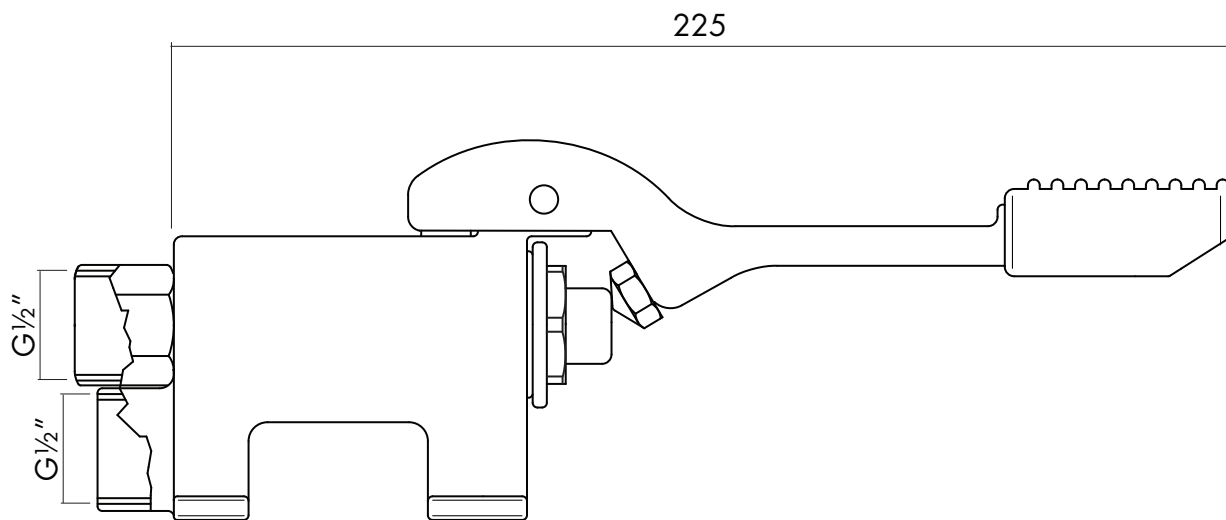

LO802CP Floor Mounted Pedal Valve

Note

Whilst every care was taken to ensure that the information included in this data page was accurate at the time of issue Intatec Ltd. reserve the right to change specification at any time.

All dimensions in mm.

Do not scale, if in doubt please contact Intatec Ltd.

 inspiring confidence

www.intatec.co.uk

© Intatec Ltd 2009

inta

intatec limited

Airfield Industrial Estate, Hixon
Staffordshire, ST18 0PF