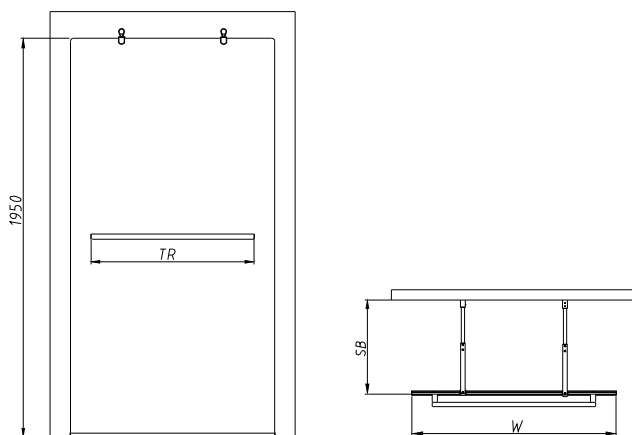

# hydr8 walk through panel

consists of frameless glass panel & 2 telescopic stabilising bars  
8mm glass

**to specify/order:**

Please use the eight character reference shown below.

**walk through panel**

Walk through panel 1200mm **H88910CP**  
Walk through panel 1000mm **H86910CP**

**trays**

Co-ordinating Twyford Trays available.

**applications**

Commercial, Domestic, Hotels and Leisure.

**material**

8mm toughened safety glass.

**finish/colour**

Polished silver frame, clear glass.

**fixings**

All fixings and instructions included.

Hydr8 walk through panel

Product Number	Description	W - Width mm	SB - Stabilising Bar Adjustment mm	TR - Towel Rail mm
H86910CP	Hydr8 Walk Through Panel 1000mm	1000	800-1100	800
H88910CP	Hydr8 Walk Through Panel 1200mm	1200	800-1100	1000