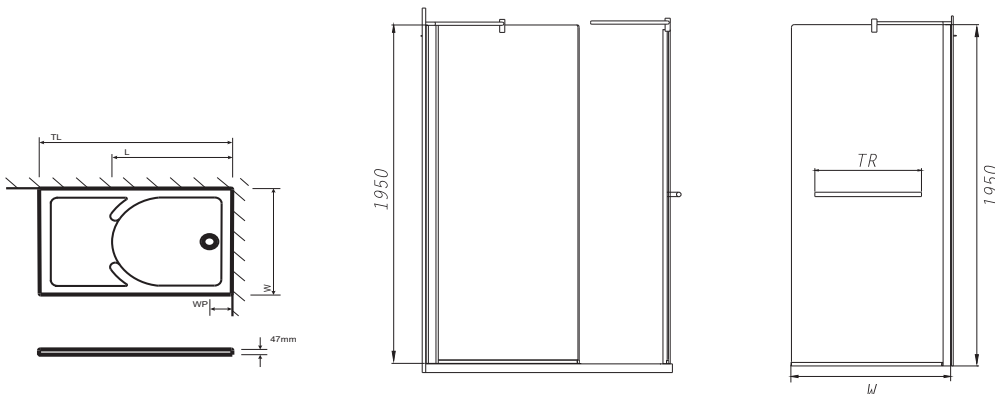

**to specify/order:**

Please use the eight character reference shown below.

**walk in curve & side panels**

- Walk in curve panel **H80920CP**
- Walk in side panel 900mm **H85980CP**
- Walk in side panel 800mm **H84980CP**
- Walk in side panel 760mm **H83980CP**

**trays**

- Floor walk in tray 1400 x 925mm **H88950WH**
- Note: 90mm waste kit for all trays must be ordered separately.

**waste**

- 90mm high flow waste kit, chrome plated **SF8888XX**

**applications**

Commercial, Domestic, Hotels and Leisure.

**material**

Enclosure: Aluminium frame, 8mm toughened safety glass.  
 Tray: 2.5mm acrylic capped ABS, stone resin compound.

**finish/colour**

Enclosure: Polished silver frame, clear glass.  
 Tray: White.

**fixings**

All fixings and instructions included. All walk in panels can be installed on left or right.

Product Number	Description	L - Curve Panel Length mm	TL - Tray Length mm	W - Width mm	TR - Towel Rail mm	WP - Waste Position mm	Adjustment Range mm
H80920CP	Hydr8 Walk In Curved Panel LH or RH	885	N/A	N/A	N/A	N/A	885-910
H83980CP	Hydr8 Walk In Side Panel 760mm LH or RH	N/A	N/A	760	600	N/A	750-775
H84980CP	Hydr8 Walk In Side Panel 800mm LH or RH	N/A	N/A	800	600	N/A	790-815
H85980CP	Hydr8 Walk In Side Panel 900mm LH or RH	N/A	N/A </tr				