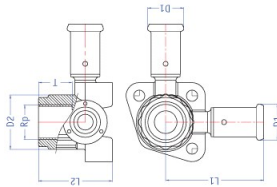

3PK Double backplate elbow female, short model

Double backplate elbow, short model. Press-fit x BSP parallel female thread x press-fit.

GENERAL INFORMATION

Size	Pattern No.	Box Qty	Code	Barcode	Price (£) ex VAT
16 x 1/2" x 16mm	3PK	10	85345		£9.94
20 x 1/2" x 20mm	3PK	10	85346		£10.71

DIMENSIONS (mm)

Code	Description	L1	L2	D1	D2	Rp	T
85345	16 x 1/2" x 16mm 3PK	60	42	22	33	1/2"	14
85346	20 x 1/2" x 20mm 3PK	60	44	26	33	1/2"	14

GUARANTEE

Pegler Yorkshire Henco system Guarantee - Terms and Conditions