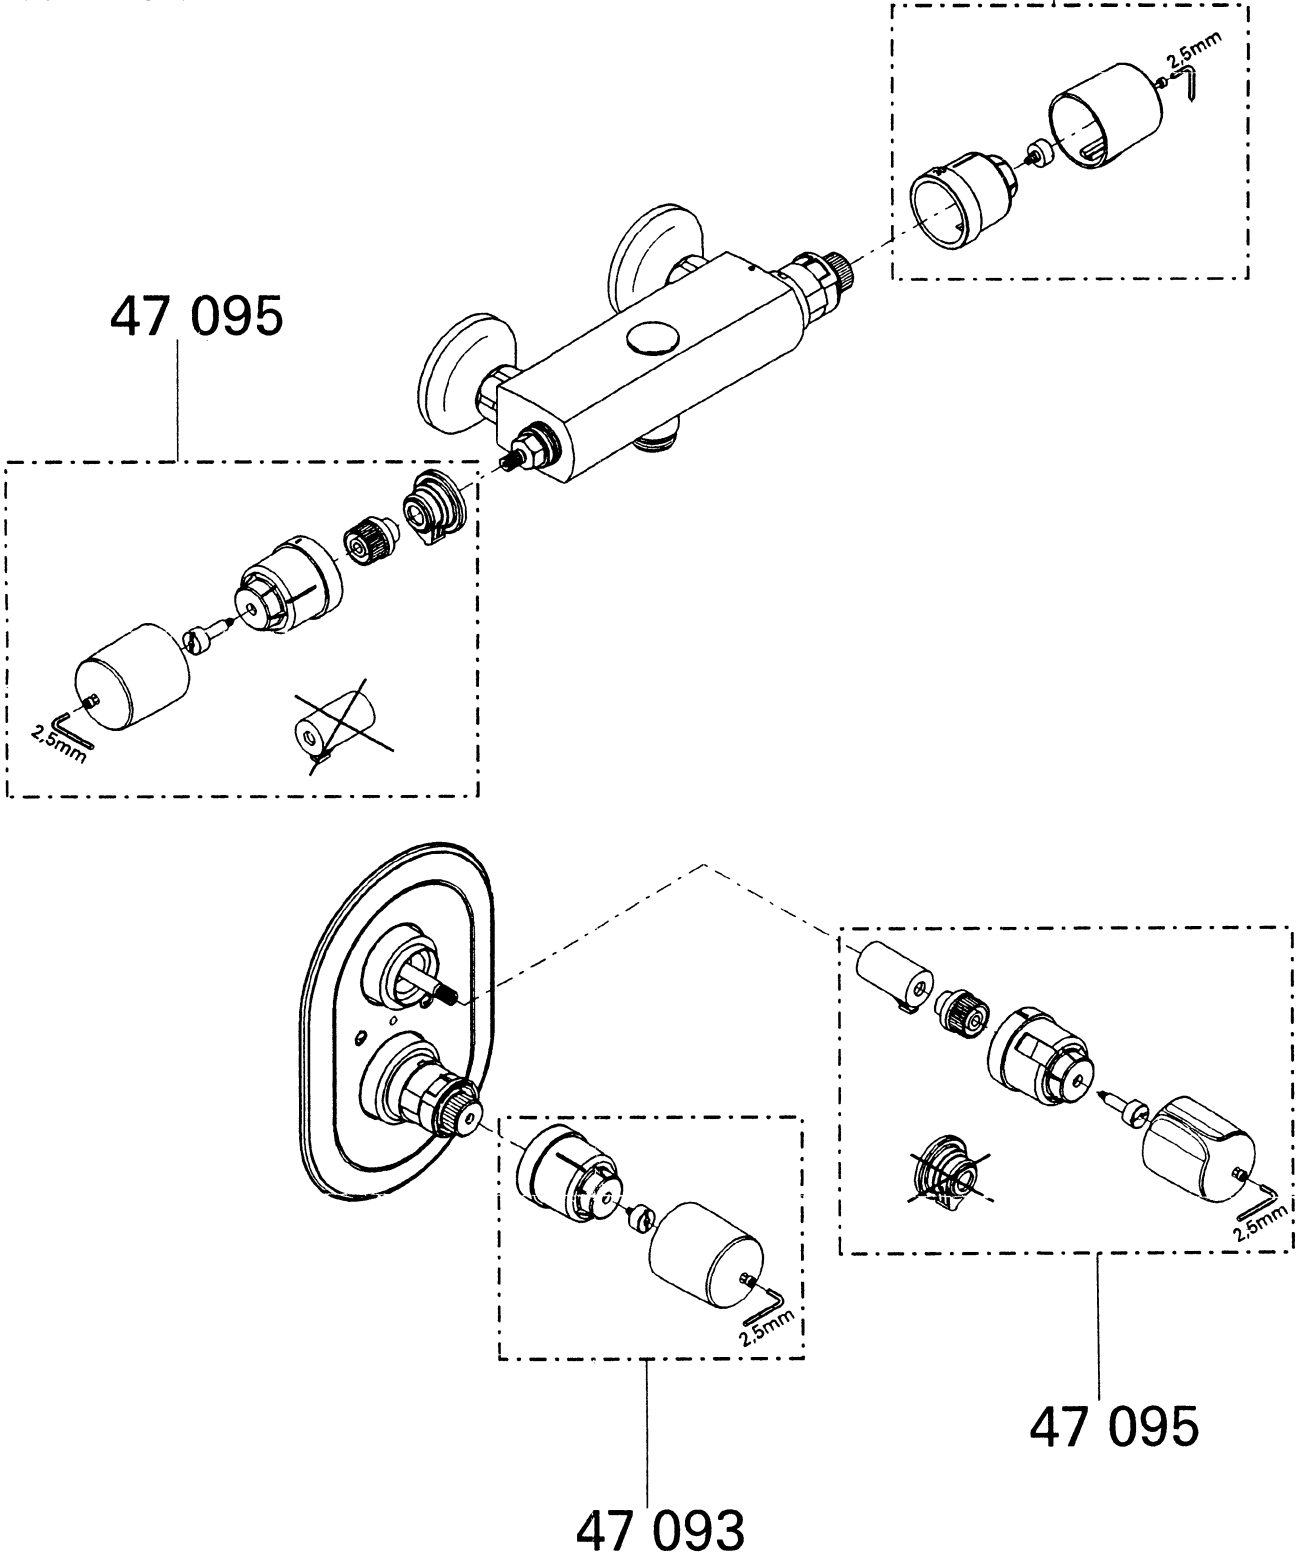

WATER TECHNOLOGY

47 093
47 095

47 093

47 095

2.5mm

2.5mm

2.5mm

2.5mm