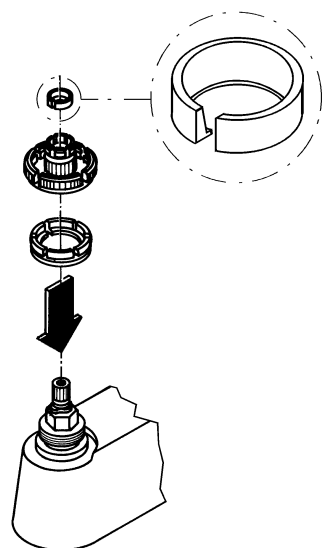

GROHE

45 314 (6")
45 316 (4")

The built in slip coupling prevents damage to, or loosening of the cartridge.

If the lever is out of position it can be reset by turning it against the end stop in other direction.

1.

2.

3.

4.