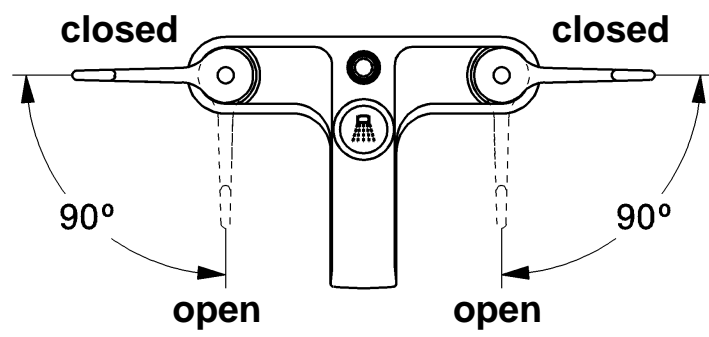

GROHE

45 314 (6")
45 316 (4")

The built in slip coupling prevents damage to, or loosening of the cartridge.

If the lever is out of position it can be reset by turning it against the end stop in other direction.