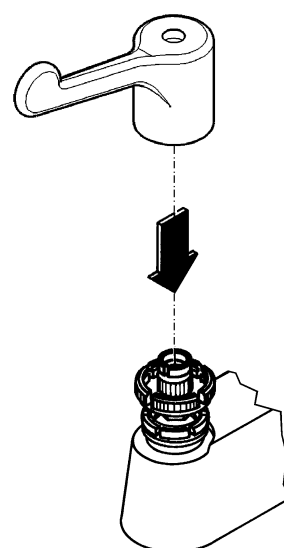

GROHE

45 314 (6")
45 316 (4")

The built in slip coupling prevents damage to, or loosening of the cartridge.

If the lever is out of position it can be reset by turning it against the end stop in other direction.

1.

2.

3.

4.