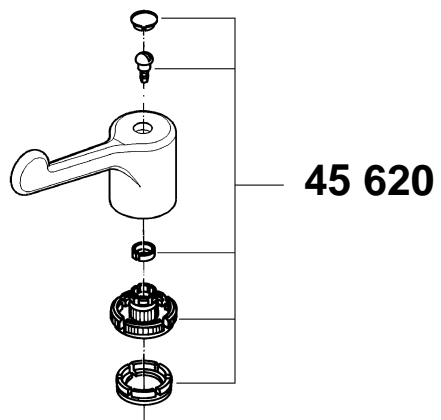

GROHE

45 314 (6")
45 316 (4")

The built in slip coupling prevents damage to, or loosening of the cartridge.

If the lever is out of position it can be reset by turning it against the end stop in other direction.

1.

2.

3.

4.