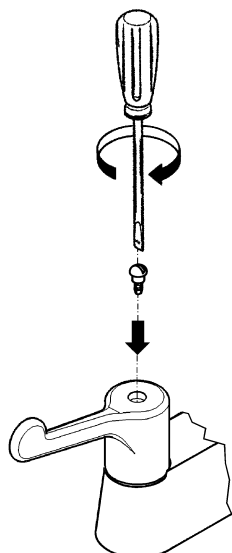

GROHE

45 314 (6")
45 316 (4")

The built in slip coupling prevents damage to, or loosening of the cartridge.

If the lever is out of position it can be reset by turning it against the end stop in other direction.

1.

2.

3.

4.