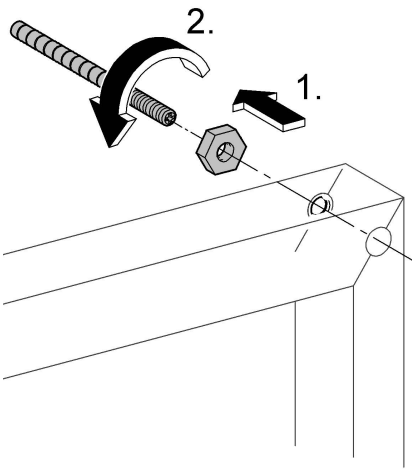

38 675
38 711

38 713

Design & Quality Engineering GROHE Germany

94.506.731/ÄM 218692/11.10

i

1

2

3