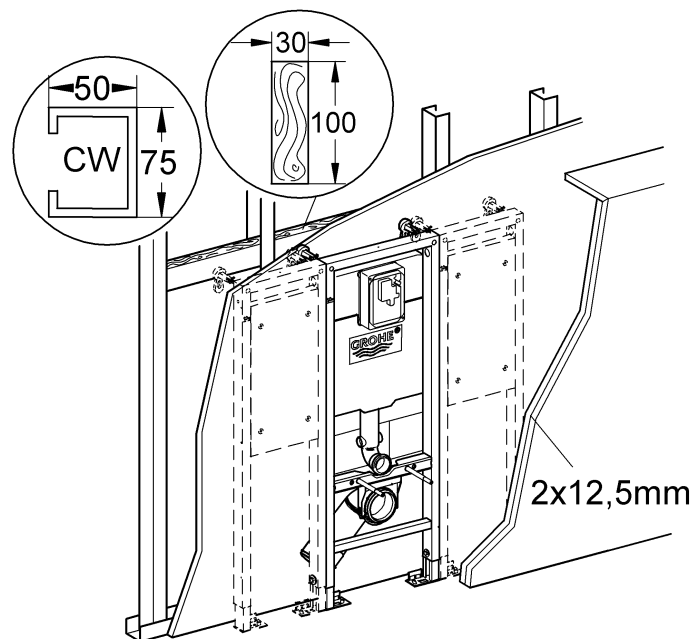

38 675
38 711

38 713

Design & Quality Engineering GROHE Germany

94.506.731/ÄM 218692/11.10

i

1

2

3