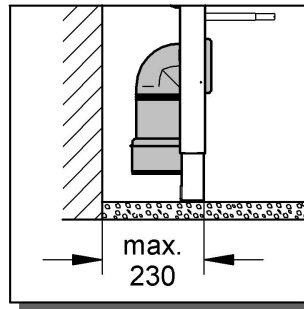

38 675
38 711

38 713

Design & Quality Engineering GROHE Germany

94.506.731/ÄM 218692/11.10

i

1

2

3