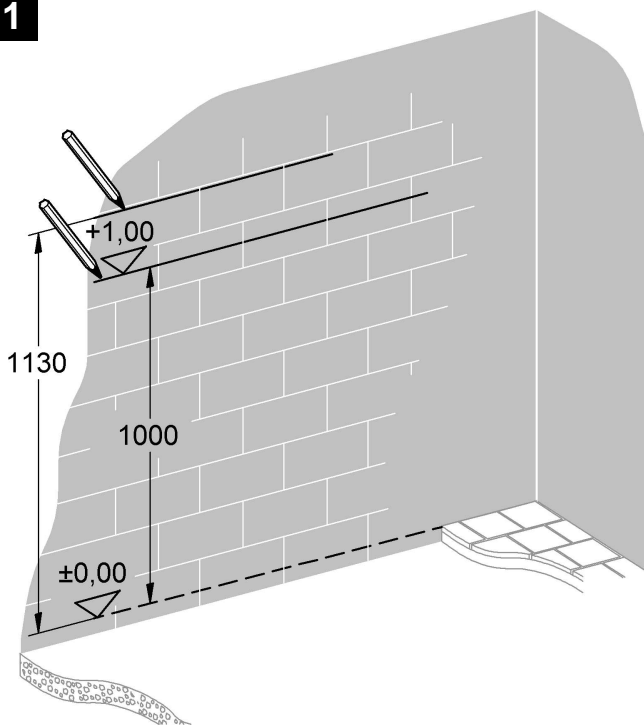

38 675
38 711

38 713

Design & Quality Engineering GROHE Germany

94.506.731/ÄM 218692/11.10

i

1

2

3