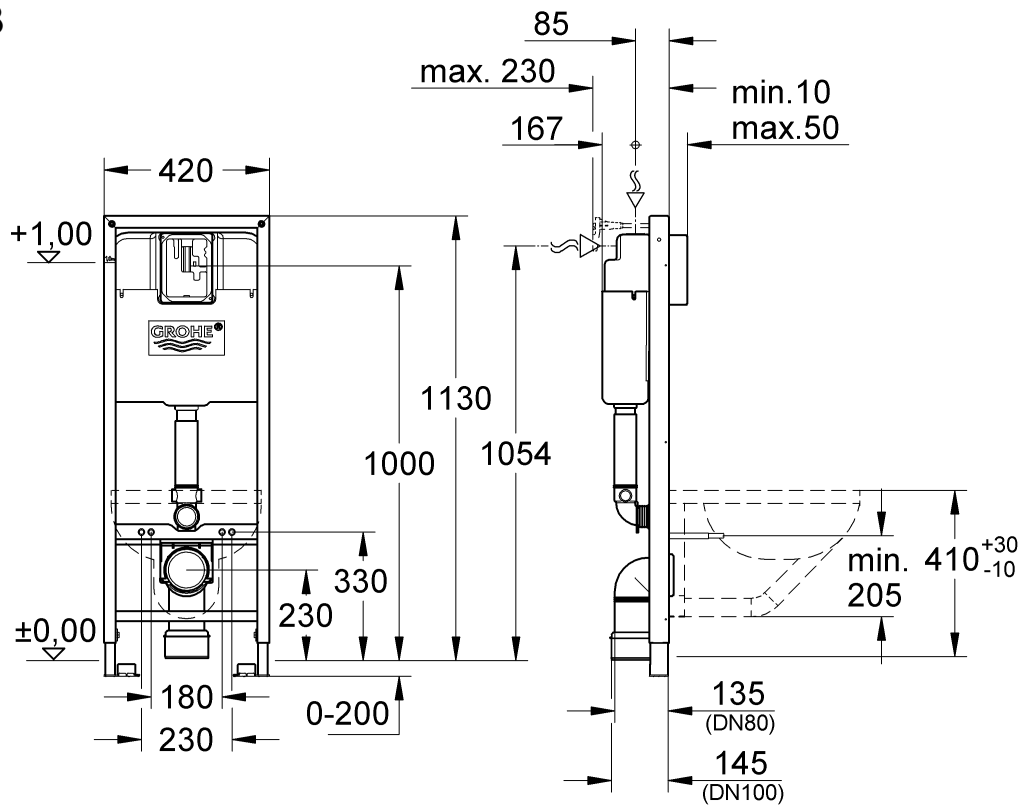

38 675
38 711

38 713

Design & Quality Engineering GROHE Germany

94.506.731/ÄM 218692/11.10

i

1

2

3