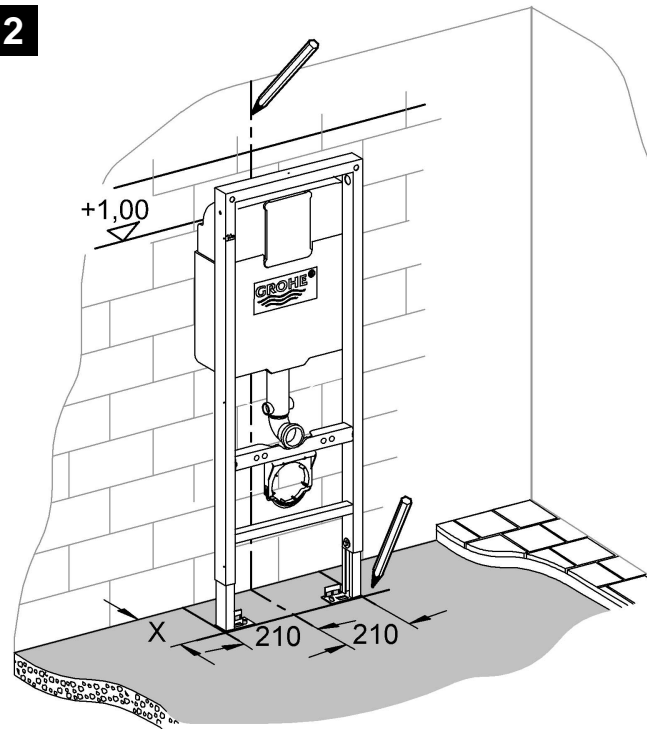

38 675
38 711

38 713

Design & Quality Engineering GROHE Germany

94.506.731/ÄM 218692/11.10

i

1

2

3