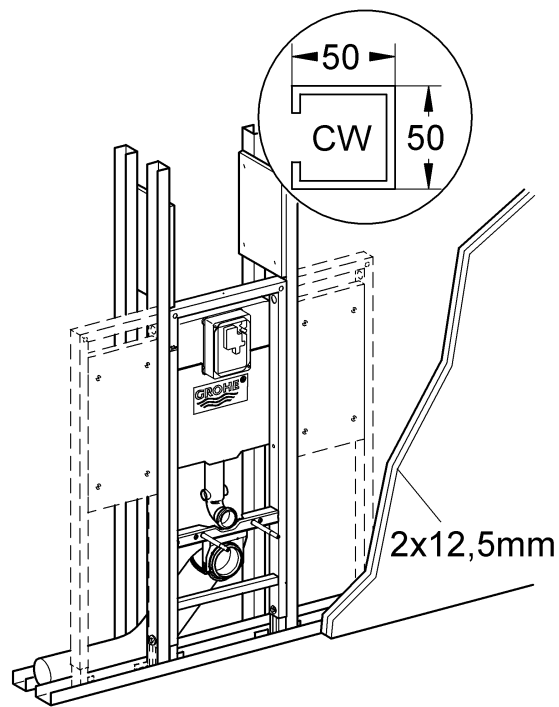

38 675
38 711

38 713

Design & Quality Engineering GROHE Germany

94.506.731/ÄM 218692/11.10

i

1

2

3