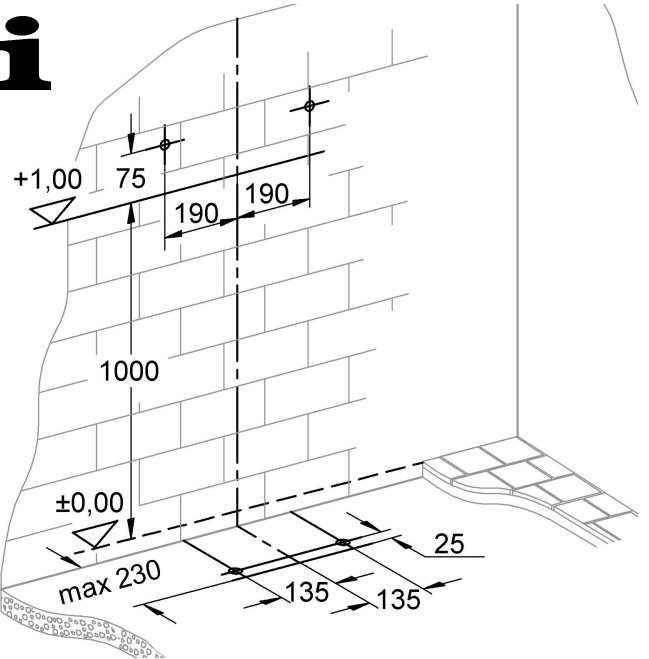

38 675
38 711

38 713

Design & Quality Engineering GROHE Germany

94.506.731/ÄM 218692/11.10

i

1

2

3