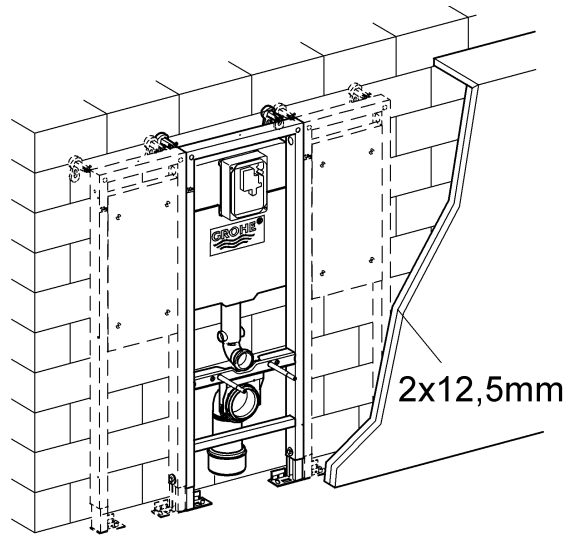

38 675
38 711

38 713

Design & Quality Engineering GROHE Germany

94.506.731/ÄM 218692/11.10

i

1

2

3