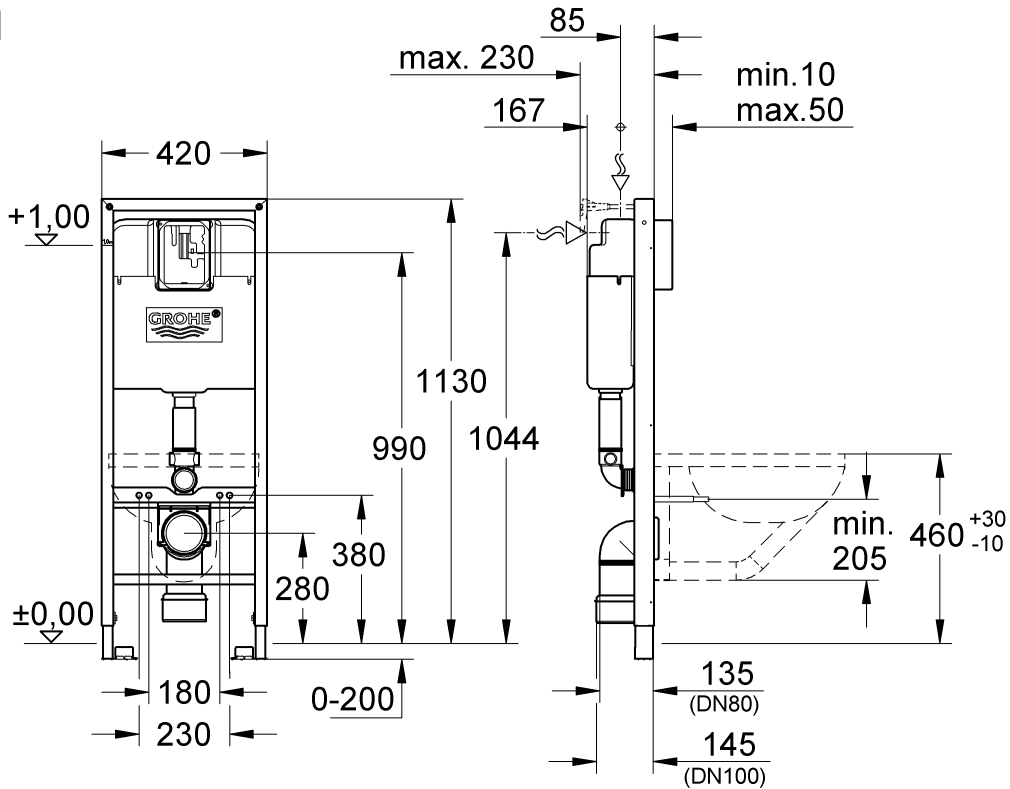

38 675
38 711

38 713

Design & Quality Engineering GROHE Germany

94.506.731/ÄM 218692/11.10

i

1

2

3