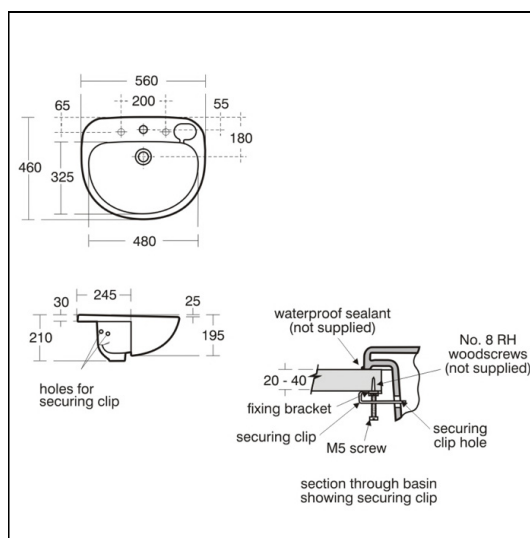

Studio 56cm Semi-Countertop Washbasin, 2 Taphole

ILLUSTRATED

- E1780** Studio 56cm semi-countertop washbasin, 2 tapholes with overflow and chainstay hole
- B0349** Alto washbasin pillar taps.
- E6760** Waste 1¼" brass waste with chain and plug, 80mm slotted tail, bolt stay
- S8910** Trap 1¼" plastic bottle, 75mm seal, multi-purpose outlet

OPTIONS

- BC184** Ceraline basin pillar taps
- A5900** TMV Thermostatic mixing valve 15mm

ILLUSTRATED PRODUCT DETAILS

Sizes

E1780 w:56 x d:46

Weights

- E1780** 15.57 KG
- B0349** 1.00 KG
- E6760** 0.28 KG
- S8910** 0.20 KG

Flow rates

B0349 4 Litres per minute @ 3 bar pressure

Designer

Robin Levien, RDI

FINISH OPTIONS

(AZ) Light Gold Finish

(AA) Chrome

Standards

Vitreous china to BS 3402. Washbasin to BS EN 14688 & BS EN 31

Special Notes

Washbasin fixed to countertop with securing clips provided. Joint sealed with waterproof sealant (not supplied)

FEATURES