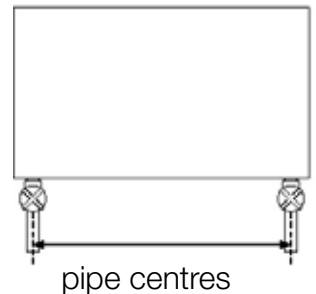

## Dexter

Dexter has 4 integral brackets  
 40mm trapezoid collectors  
 32mm flat cross tubes.

Automatic bleed valve included with these radiators.

Pipe centres left to right = width - 43mm  
 Pipe centres from wall = 60mm - 68mm  
 Depth from wall = 77mm - 85mm

60 - 68 [  ] 77 - 85