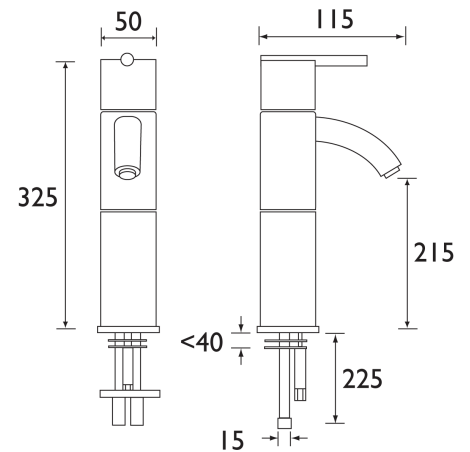

Additional Information

- Supplied with pop-up waste
- Supplied with metal handles
- Chrome plated to BS EN 248

Technical Advice: For further information please call 0844 7016273 or email customer care@bristan.com.
Guarantee: 5 years covering manufacturing faults.

Compliance/Approvals

WRAS: Pending

Flow Rates (litres per minute)

System Pressure	0.2bar	0.5bar	1bar	2bar	3bar	5bar
BL TBAS C (mixed)	5.8	10.1	14.8	21.5	26.5	34.4