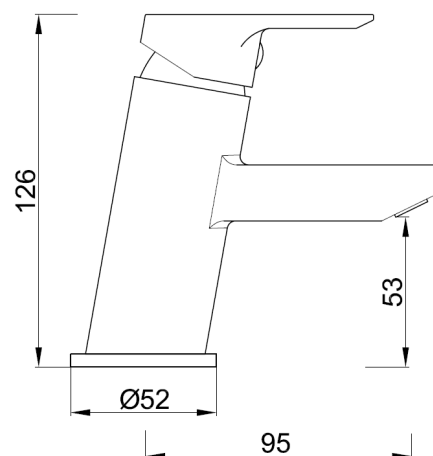

#### Product Specification

<b>Product Code:</b>	PS SMBAS C
<b>Finish:</b>	Chrome
<b>Product Type:</b>	Contemporary
<b>Construction:</b>	Body is of brass construction and designed to conform to BS EN 200
<b>Cartridge Type:</b>	35mm Cartridge
<b>Supply:</b>	Suitable for all plumbing systems
<b>Inlet Connections:</b>	2 x M10 x15mm Copper tails
<b>Outlet Connection:</b>	Rectangular flow straightener
<b>Water Pressure:</b>	Min 0.2bar Max 7.0bar