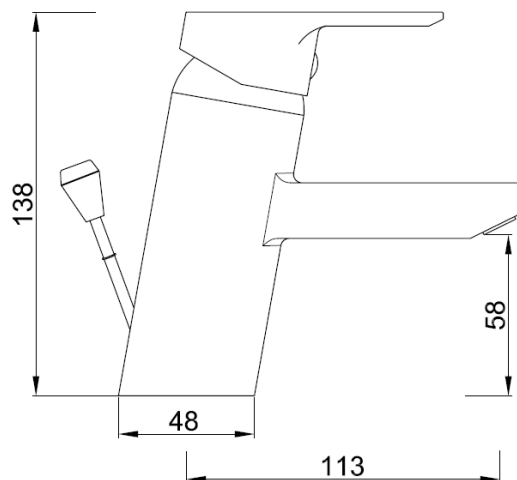

PISA BASIN MIXER CHROME

Product Specification

Product Code:	PS BAS C
Finish:	Chrome plated
Product Type:	Contemporary
Construction:	Body is of brass construction and designed to conform to BS EN 200
Cartridge Type:	40mm cartridge
Supply:	Suitable for all plumbing systems
Inlet Connections:	2 x M10 x 15mm copper tails
Outlet Connection:	Rectangular flow straightener
Water Pressure:	Min 0.2bar / Max 7.0bar