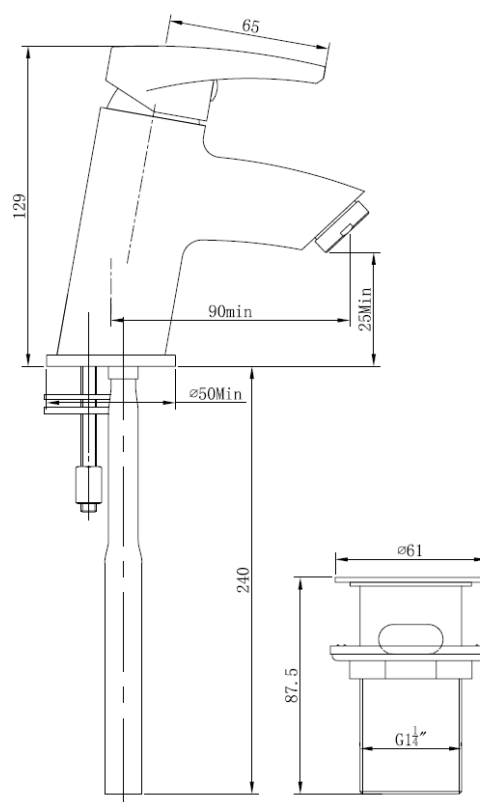

ORTA BASIN MIXER CHROME

Product Specification

Product Code:	OR BAS C
Finish:	Chrome
Product Type:	Contemporary
Construction:	Body is of brass construction and designed to conform to BS EN 200
Valve Type:	35mm Cartridge with distributor
Supply:	suitable for all plumbing systems
Inlet Connections:	2 x M10 15mm copper tails
Outlet Connection:	M24 Flow straightener
Water Pressure:	Min 0.2bar Max 10.0bar

Additional Information

- Supplied with clicker type waste
- Metal handle.
- Chrome plated to BS EN 248.

Technical Advice: For further information please call 0844 7016273 or email customer@bristan.com
Guarantee: 5 years covering manufacturing faults.