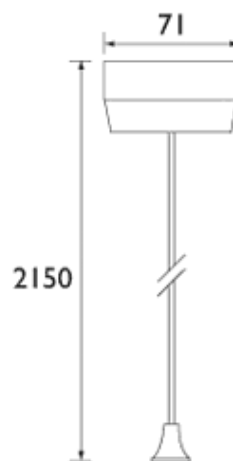

TECHNICAL DATASHEET

NEGATIVE HEAD KIT

NEGATIVE HEAD PACK (PULL CORD)

Product Specification

Product Code:	NG KIT C
Finishes:	White
Product Type:	Contemporary
Construction:	Plastic

© Bristan Group 2009

Additional Information

- White plastic switch with red and white pull cord.
- Used to start a shower booster pump when the gravity flow rate is too low to start the pump.
- Complete with electrical wiring for easy assembly.