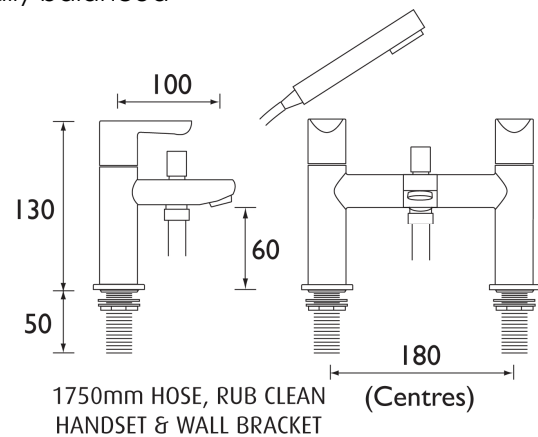

TECHNICAL DATASHEET

NERO NERO BATH SHOWER MIXER CHROME

Product Specification

| | |
|--------------------------------|--|
| Product Code: | NR BSM C |
| Finish: | Chrome |
| Product Type: | Contemporary |
| Construction: | Body is of brass construction and is designed to conform to BS EN 200 |
| Valve Type: | ¼ turn ¾" ceramic disc valves |
| Supply: | Suitable for all plumbing systems, ideally balanced |
| Inlet Connections: | ¾" BSP |
| Water Pressure: | Min. 0.2 bar, Max. 8.0 bar |
| Dimensions for Fitting: | 180mm inlet centres |

© Bristan Group 2009

Additional Information

- Supplied with metal backnuts.
- Supplied with metal handles.
- Supplied with single function rub clean handset, 1.75m hose & wall bracket.
- Chrome plated to BS EN 248.