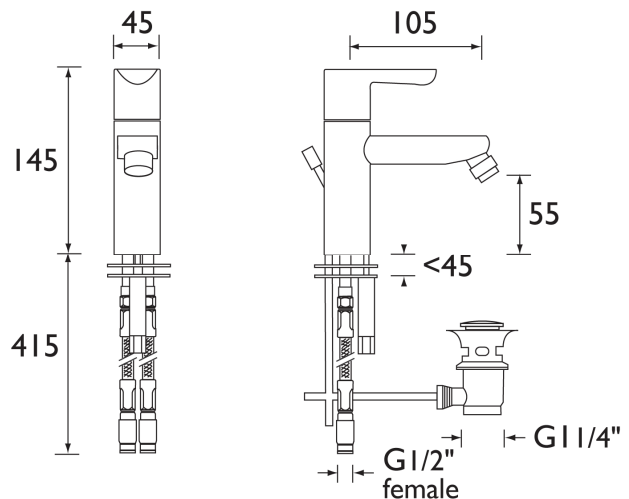

TECHNICAL DATASHEET

NERO

NERO BIDET MIXER WITH POP-UP WASTE

Product Specification

- Product Code:** NR BID C
- Finish:** Chrome
- Product Type:** Contemporary
- Construction:** Body is of brass construction and is designed to conform to BS EN 817
- Cartridge Type:** Ceramic disc cartridge
- Supply:** Suitable for all plumbing systems, ideally balanced
- Inlet Connections:** Screw-in flexible connection tail pipes
- Water Pressure:** Min. 0.2 bar, Max. 8.0 bar

© Bristan Group 2009

Additional Information

- Supplied with pop-up waste.
- Supplied with metal lever.
- Chrome plated to BS EN 248.

Technical Advice: For further information please call 0844 7016273 or email customer@bristan.com.
Guarantee: 5 years covering manufacturing faults.