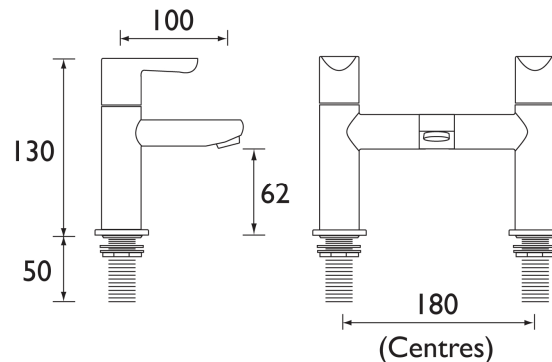

Additional Information

- Supplied with metal backnuts.
- Supplied with metal handles.
- Chrome plated to BS EN 248.

Technical Advice: For further information please call 0844 7016273 or email customer@bristan.com.
Guarantee: 5 years covering manufacturing faults.

Compliance/Approvals

WRAS: Certificate No. 1102005

Flow Rates (litres per minute)

System Pressure	0.2bar	0.5bar	1bar	2bar	3bar	5bar
NR BF C (Mixed)	28.1	46.8	67.0	95.3	116.7	150.6