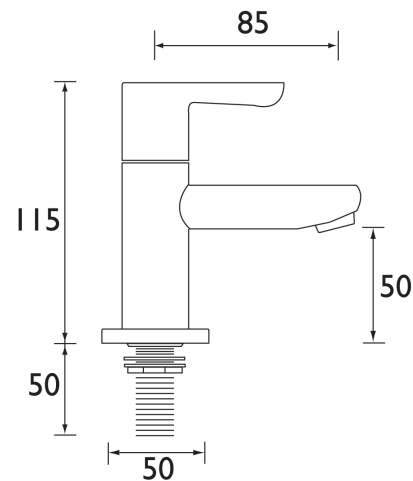

NERO

NERO BATH TAPS

© Bristan Group 2009

Product Specification

- Product Code:** NR ¾ C
- Finish:** Chrome
- Product Type:** Contemporary
- Construction:** Bodies are of all brass construction and are designed to conform to BS EN 200
- Cartridge/Valve Type:** ¼ turn ¾" ceramic disc valves
- Supply:** Suitable for all plumbing systems, ideally balanced
- Inlet Connections:** ¾" BSP
- Water Pressure:** Min. 0.2 bar, Max. 8.0 bar

Additional Information

- Supplied with metal backnuts.
- Supplied with metal handles.
- Chrome plated to BS EN 248.

Technical Advice: For further information please call 0844 7016273 or email customer care@bristan.com.
Guarantee: 5 years covering manufacturing faults.