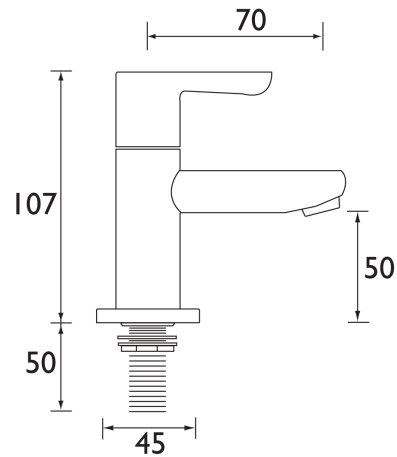

NERO

NERO BASIN TAPS

© Bristan Group 2009

Product Specification

- Product Code:** NR ½ C
- Finish:** Chrome
- Product Type:** Contemporary
- Construction:** Bodies are of all brass construction and are designed to conform to BS EN 200
- Cartridge/Valve Type:** ¼ turn ½" ceramic disc valves
- Supply:** Suitable for all plumbing systems, ideally balanced
- Inlet Connections:** ½" BSP
- Water Pressure:** Min. 0.2 bar, Max. 8.0 bar

Additional Information

- Supplied with metal backnuts.
- Supplied with metal handles.
- Chrome plated to BS EN 248.

Technical Advice: For further information please call 0844 7016273 or email customer care@bristan.com.
Guarantee: 5 years covering manufacturing faults.