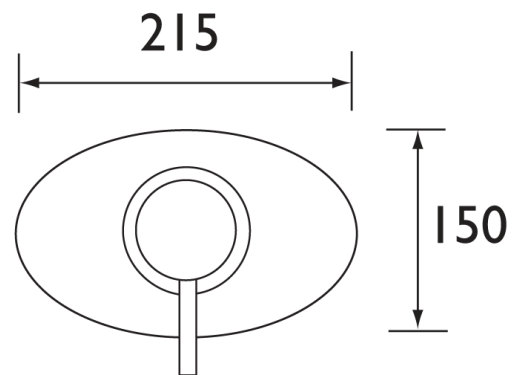

TECHNICAL DATASHEET

CONCEALING PLATE KIT OVAL CONCEALING PLATE KIT

Product Specification

Product Code:	KIT UNI OVL3 C
Finish:	Chrome
Product Type:	Contemporary
Construction:	Plastic (ABS)

*shown with Prism thermostatic single control shower valve

Additional Information

- Supplied with wall outlet.
- To be used with Prism Thermostatic Single Control Surface Mounted Shower Valve (PM SQSHXVO C) to convert to concealed version.
- Chrome plated to BS EN 248.