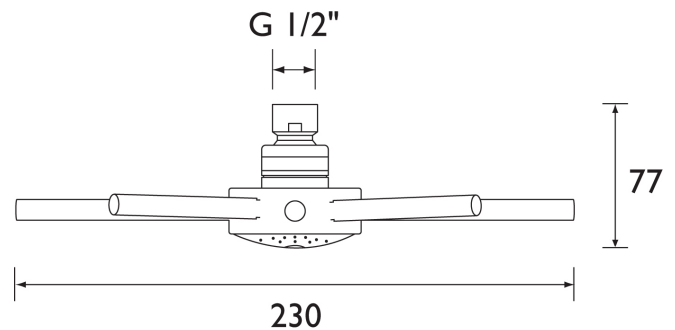

Additional Information

- Chrome plated to BS EN 248

Technical Advice: For further information please call 0844 7016273 or email customer care@bristan.com

Guarantee: 5 years covering manufacturing faults.

Compliance/Approvals

WRAS: Pending