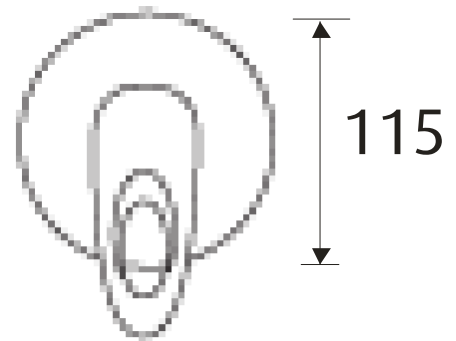

TECHNICAL DATASHEET

CONCEALING PLATE KIT ROUND CONCEALING PLATE KIT

Product Specification

Product Code:	KIT UNI RND1 C
Finish:	Chrome
Product Type:	Contemporary
Construction:	Plastic (ABS)

*shown with Java manual shower valve