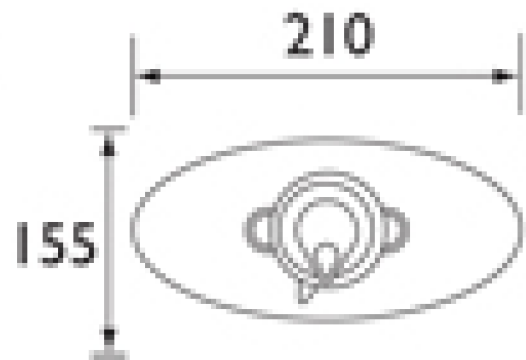

TECHNICAL DATASHEET

CONCEALING PLATE KIT

OVAL CONCEALING PLATE KIT

Product Specification

Product Code:	KIT UNI OVL1 C / KIT UNI OVL1 G
Finishes:	Chrome / Gold
Product Type:	Contemporary
Construction:	Plastic (ABS)

*shown with Java thermostatic shower valve

Additional Information

- Supplied with wall outlet.
- Chrome finish to be used with N CSHXVO C or J CSHXVO C to convert to concealed version.
- Gold finish to be used with N CSHXVO G to convert to concealed version.
- Chrome plated to BS EN 248.