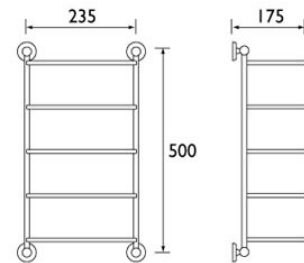

#### Additional Information

- Chrome plated to BS EN 248
- Other accessories available from Solo range below:

Toilet Roll Holder	(SO RING C)	Recessed Tissue Box	(SO TISSUE C)
Glass Soap Dish	(SO DISH C)	Towel Rail	(SO RAIL C)
Free-standing Toilet Brush	(SO BRU C)	Glass Shelf	(SO SHELF C)
Over Door Hanger	(SO HANG2 C)	Clothes Line	(SO LINE C)
Toilet Roll Holder	(SO ROLL C)	Glass Tumbler & Holder	(SO HOLD C)
Extending Shaving Mirror	(SO EXTMR C)	Reversible Wall Mounted Mirror	(SO WMMR C)
Double Toilet Roll Holder	(SO DROLL C)	Wall Mounted Arch Mirror	(SO MR C)
Free-standing Soap Dispenser	(SO SOAP C)	Basin Ring	(SO BRING1 C)
Three Tier Towel Shelf	(SO 3TSHELF C)	Waste Bin	(SO WASTE C)
Cranked 14" Grab Bar	(SO 14GB C)	12" Grab Bar	(SO 12GB C)
16" Grab Bar	(SO 16GB C)	Robe Hook	(SO HOOK C)
Pedal Waste Bin	(SO BIN C)	Single Toilet Roll Holder	(SO TOIL C)
Towel Stacker	(SO TSTACK2 C)	Free-standing Mirror	(SO FSMR C)
Over Door Hanger	(SO HANG1 C)		