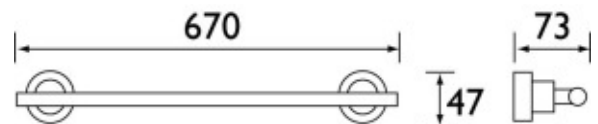

TECHNICAL DATASHEET

PRISM ACCESSORY TOWEL RAIL

Product Specification

Product Code: PM RAIL C
Finish: Chrome
Product Type: Contemporary

Additional Information

- Chrome plated to BS EN 248
- Other accessories available from Prism range below: