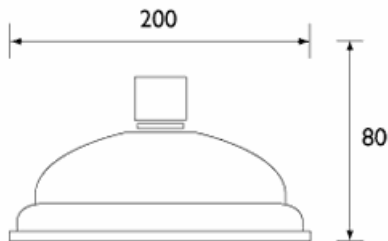

TECHNICAL DATASHEET

BRISTAN

SHOWER ACCESSORY

8" TRADITIONAL (200mm) SHOWER ROSE

Product Specification

Product Code:	ROSE108 C
Finish:	Chrome
Supply:	Suitable for all plumbing systems

© Bristan Group 2009

Additional Information