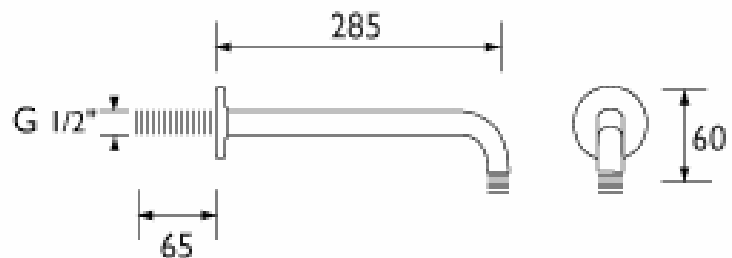

Additional Information

- Supplied with metal backnut.
- To be used in conjunction with Bristan shower roses.
- Chrome plated to BS EN 248.
- Clam packaged.

Technical Advice: For further information please call 0844 7016273 or email customer care@bristan.com

Guarantee: 5 years covering manufacturing faults.

Compliance/Approvals

WRAS: N/A